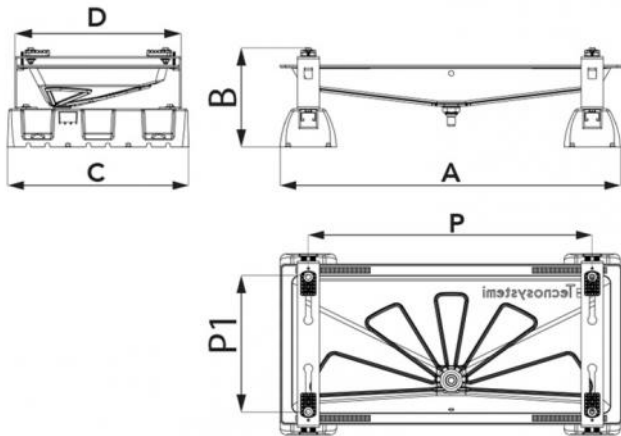

## DESCRIPTION

Floor support in electro-galvanised sheet metal, painted in polyester for outdoor use in RAL 9002 ivory colour, with BLUE RIVER drain pan made of ABS PMMA plastic, ivory in colour.

The drain pan is pre-arranged for a Ø 16 mm condensate drain pipe connection.

## DIMENSIONS

CODE	A [mm]	B [mm]	C [mm]	D [mm]	P [mm]	P1 [mm]
SCD500103	845	240	450	410	800 ÷ 400	350 ÷ 150
SCD500104	1050	240	450	410	1000 ÷ 400	350 ÷ 150
SCD500256	1250	240	600	520	1100 ÷ 600	450 ÷ 250
SCD500308	845	240	450	410	800 ÷ 400	350 ÷ 150
SCD500309	1050	240	450	410	1000 ÷ 400	350 ÷ 150
SCD500255	1250	240	600	520	1100 ÷ 600	450 ÷ 250
SCD500310	845	240	450	410	800 ÷ 400	350 ÷ 150
SCD500311	1050	240	450	410	1000 ÷ 400	350 ÷ 150
SCD500229	1250	240	600	520	1100 ÷ 600	450 ÷ 250