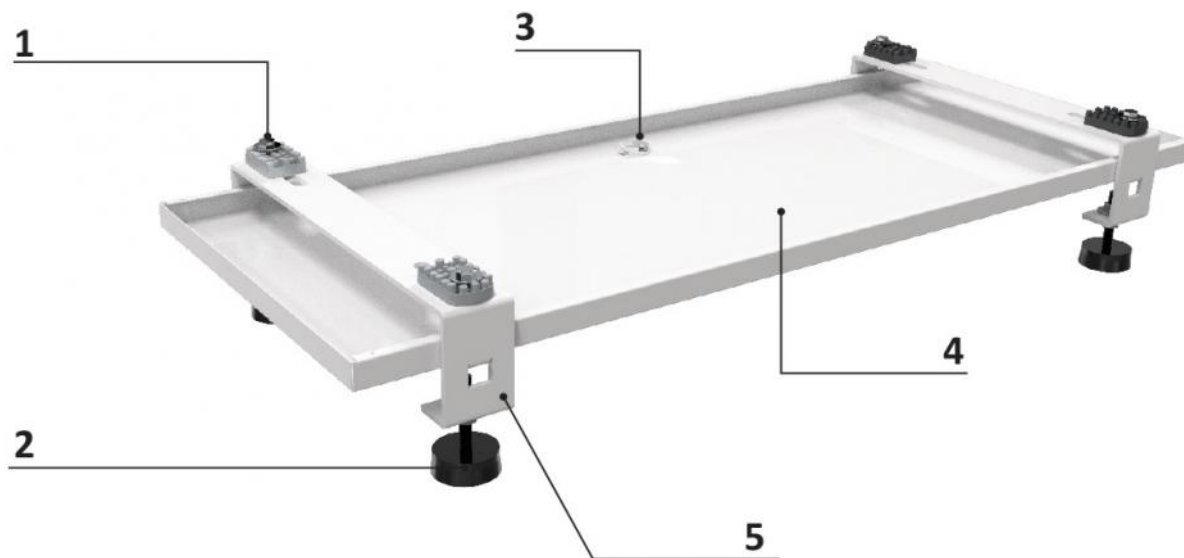

PACKAGING CONTENTS

REF.	DESCRIPTION	SCD500080	SCD500081	SCD500079	SCD500122	SCD500352	SCD500091
1	NO-SHOCK VIBRATION DAMPER			4			6
2	ADJUSTABLE FEET			4			6
3	PLASTIC HOSE HOLDER			1			
4	DRAIN PAN			1			
5	FLOOR MOUNT			2			3

ITEMS

CODE	DESCRIPTION
SCD500080	FLOOR MOUNT WITH TRAY SBP 820x360
SCD500081	FLOOR MOUNT WITH TRAY SBP 980x410
SCD500079	FLOOR MOUNT WITH TRAY SBP 1100x570
SCD500122	FLOOR MOUNT WITH TRAY SBP 1250x390
SCD500352	FLOOR MOUNT WITH TRAY SBP 1300x570
SCD500091	FLOOR MOUNT WITH TRAY SBP 1400x570

All rights relating to this publication are the exclusive property of Tecnosystemi SpA. Tecnosystemi SpA reserves the right to make changes at any time and without notice, for technical or commercial needs.