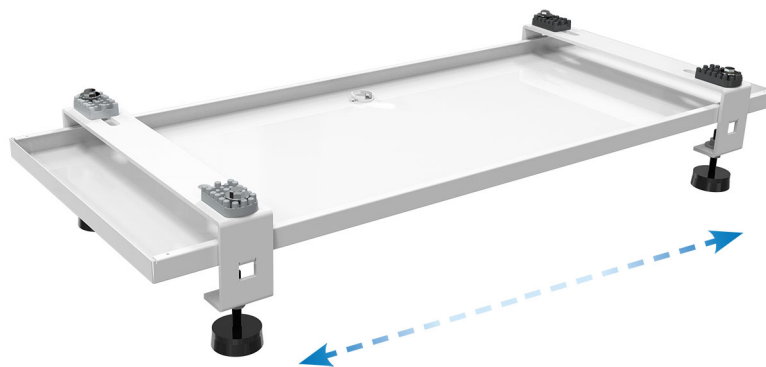

## floor mount with vibration-dampers for drain pan

- cod. SCD500080 - cod. SCD500081 - cod. SCD500079  
- cod. SCD500122 - cod. SCD500352 - cod. SCD500091

## DESCRIPTION

Mount for external unit designed to improve ventilation with condensate drip tray.

The kit is complete with adjustable floor anti-vibration feet, "No-Shock" sliding anti-vibration feet and locking screws.

## TECHNICAL SPECIFICATIONS:

- Made of galvanized metal sheet
- Polyester exterior painting in ivory
- "NO-SHOCK" sliding vibration dampers supplied
- Includes adjustable floor anti-vibration feet

## DIMENSIONS

CODE	A [mm]	B [mm]	C [mm]	D [mm]	E [mm]	F [mm]	LOAD CAPACITY [kg]
SCD500080	60	130 ÷ 170	360	205 ÷ 310	400 ÷ 760	820	150
SCD500081	60	130 ÷ 170	410	230 ÷ 260	400 ÷ 920	980	150
SCD500079	60	130 ÷ 170	570	400 ÷ 520	400 ÷ 1040	1100	150
SCD500122	60	130 ÷ 170	410	230 ÷ 360	400 ÷ 1190	1250	170
SCD500352	60	130 ÷ 170	570	400 ÷ 520	400 ÷ 1240	1300	170
SCD500091	60	130 ÷ 170	570	400 ÷ 520	400 ÷ 1340	1400	180