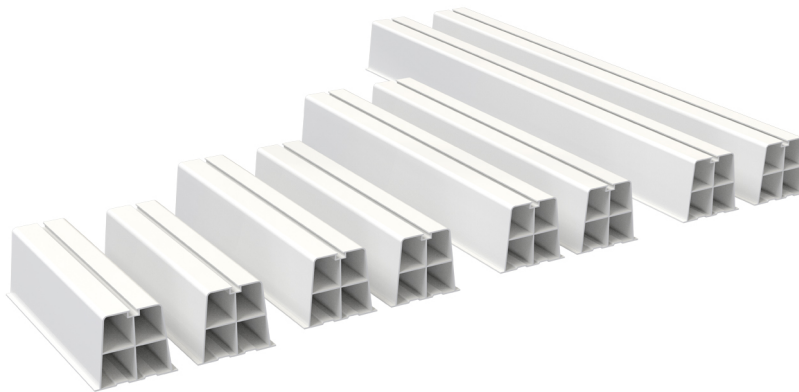

SUELO MAXI

floor base pair with vibration-damper

- cod. 11105011 - cod. 11105021 - cod. SCD500184
- cod. 11105030

TECHNICAL SPECIFICATIONS:

- Stiff anti-UVA, shockproof PVC
- Rubber support base
- Ivory colour
- Sizes 350 - 450 - 600 - 1000 mm
- Screws supplied M8
- Pack of 2 pieces supplied with screws and shrink-wrapped

DIMENSIONI

CODE	A [mm]	B [mm]	C [mm]
11105011	115	100	85
11105021	115	100	85
SCD500184	115	100	85
11105030	115	100	85

TECHNICAL DATA

CODE	COLORE	PORTATA [kg]
11105011	AVORIO	140
11105021	AVORIO	180
SCD500184	AVORIO	240
11105030	AVORIO	400

ITEMS

CODE	DESCRIPTION
11105011	SUELO MAXI - 350 FLOOR MOUNTING BLOCKS (1 COUPLE) - IVORY
11105021	SUELO MAXI - 450 FLOOR MOUNTING BLOCKS (1 COUPLE)- IVORY
SCD500184	SUELO MAXI - 600 FLOOR MOUNTING BLOCKS (1 COUPLE)- IVORY
11105030	SUELO MAXI - 1000 FLOOR MOUNTING BLOCKS (1 COUPLE)- IVORY