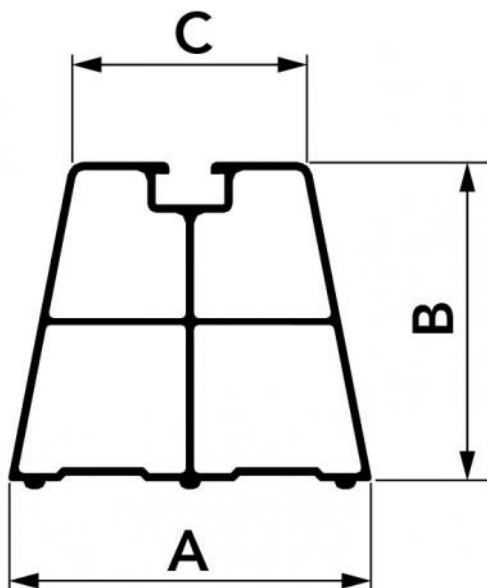

SUELO MAXI

floor base pair with vibration-damper

- cod. 11105011 - cod. 11105021 - cod. SCD500184
- cod. 11105030

TECHNICAL SPECIFICATIONS:

- Stiff anti-UVA, shockproof PVC
- Rubber support base
- Ivory colour
- Sizes 350 - 450 - 600 - 1000 mm
- Screws supplied M8
- Pack of 2 pieces supplied with screws and shrink-wrapped

DIMENSIONI

CODE	A [mm]	B [mm]	C [mm]
11105011	115	100	85
11105021	115	100	85
SCD500184	115	100	85
11105030	115	100	85

TECHNICAL DATA

CODE	COLORE	PORTATA [kg]
11105011	AVORIO	140
11105021	AVORIO	180
SCD500184	AVORIO	240
11105030	AVORIO	400

ITEMS

CODE	DESCRIPTION
11105011	SUELO MAXI - 350 FLOOR MOUNTING BLOCKS (1 COUPLE) - IVORY
11105021	SUELO MAXI - 450 FLOOR MOUNTING BLOCKS (1 COUPLE)- IVORY
SCD500184	SUELO MAXI - 600 FLOOR MOUNTING BLOCKS (1 COUPLE)- IVORY
11105030	SUELO MAXI - 1000 FLOOR MOUNTING BLOCKS (1 COUPLE)- IVORY