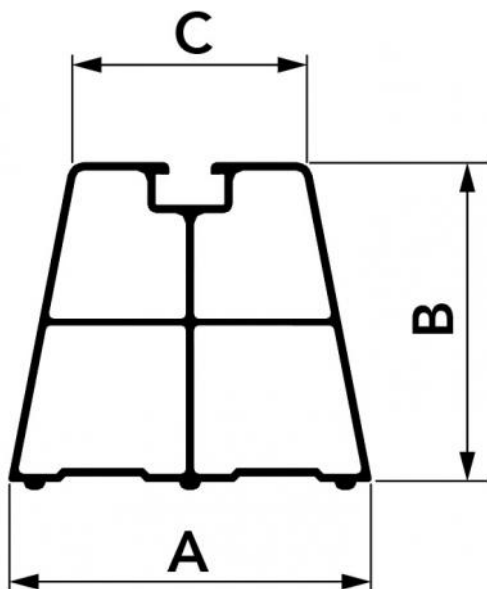

SUELO MAXI

floor base pair with vibration-damper

- cod. 11105011 - cod. 11105021 - cod. SCD500184
- cod. 11105030

TECHNICAL SPECIFICATIONS:

- Stiff anti-UVA, shockproof PVC
- Rubber support base
- Ivory colour
- Sizes 350 - 450 - 600 - 1000 mm
- Screws supplied M8
- Pack of 2 pieces supplied with screws and shrink-wrapped

DIMENSIONI

CODE	A [mm]	B [mm]	C [mm]
11105011	115	100	85
11105021	115	100	85
SCD500184	115	100	85
11105030	115	100	85

TECHNICAL DATA

CODE	COLORE	PORTATA [kg]
11105011	AVORIO	140
11105021	AVORIO	180
SCD500184	AVORIO	240
11105030	AVORIO	400

ITEMS

CODE	DESCRIPTION
11105011	SUELO MAXI - 350 FLOOR MOUNTING BLOCKS (1 COUPLE) - IVORY
11105021	SUELO MAXI - 450 FLOOR MOUNTING BLOCKS (1 COUPLE)- IVORY
SCD500184	SUELO MAXI - 600 FLOOR MOUNTING BLOCKS (1 COUPLE)- IVORY
11105030	SUELO MAXI - 1000 FLOOR MOUNTING BLOCKS (1 COUPLE)- IVORY