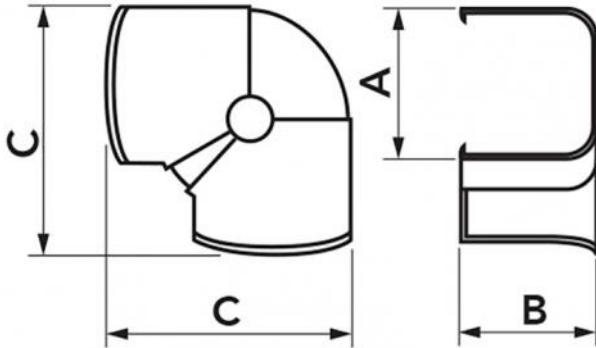

OPTIMA CPS CLEAN

articulated flat curve, white CLEAN

- cod. SCD100508 - cod. SCD100509

TECHNICAL SPECIFICATIONS:

- Stiff, shockproof, anti-UVA PVC, white or grey, recyclable
- Innovative design
- Ultra-fast interlocking fastening system
- Bending radius
- Adjustable from 80° to 140°
- Extremely high outer finish
- Heat shrink barcode packaging
- Paintable with light-colored paints
- Operating temperature -20°C / +60°C

MODELS AVAILABLE:

WHITE

DIMENSIONS

CODE	MODEL	A [mm]	B [mm]	C [mm]
SCD100508	CPS 62 - OPT CLEAN	66	48	185
SCD100509	CPS 75 - OPT CLEAN	78	58	130

ITEMS

CODE	DESCRIPTION
SCD100508	"OPTIMA CPS" LINE FLAT JOINTED ELBOW - CPS62-OPT - OPT CLEAN
SCD100509	"OPTIMA CPS" LINE FLAT JOINTED ELBOW - CPS75-OPT - OPT CLEAN