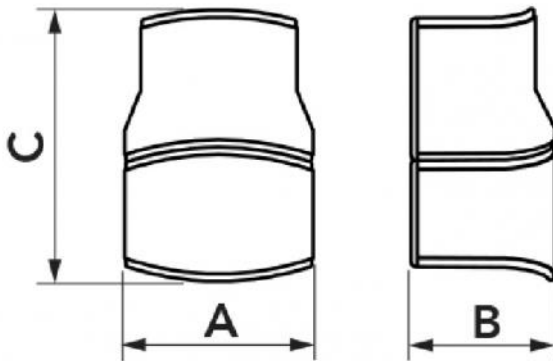

OPTIMA RC CLEAN

duct reduction, white CLEAN

- cod. SCD100536 - cod. SCD100537 - cod. SCD100538

TECHNICAL SPECIFICATIONS:

- Rigid shockproof PVC, anti-UVA, white, can be recycled
- Innovative design
- Ultra-fast interlocking fastening system
- Extremely high outer finish
- Heat shrink barcode packaging
- Paintable with light-colored paints
- Operating temperature -20°C / +60°C

MODELS AVAILABLE:

WHITE

DIMENSIONS

CODE	MODEL	A [mm]	B [mm]	C [mm]
SCD100536	RC 75/62 - OPT CLEAN	78	58	110
SCD100537	RC 102/75 - OPT CLEAN	104	68	140
SCD100538	RC 135/102 - OPT CLEAN	140	84	160

ITEMS

CODE	DESCRIPTION
SCD100536	"OPTIMA RC" LINE REDUCER FOR TRUNKING - RC75/62 - OPT - OPT CLEAN
SCD100537	"OPTIMA RC" LINE REDUCER FOR TRUNKING - RC102/75-OPT - OPT CLEAN
SCD100538	"OPTIMA RC" LINE REDUCER FOR TRUNKING 135/100 - OPT - OPT CLEAN