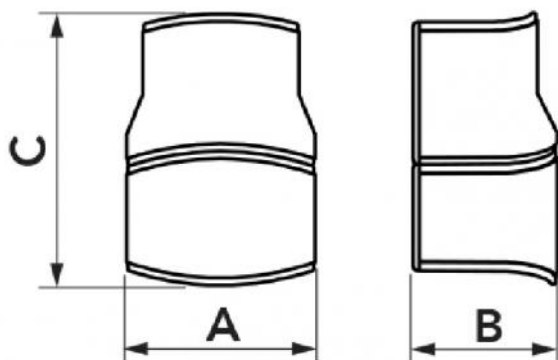

MODELS AVAILABLE:

WHITE

ANTHRACITE
GREY

BLACK

DIMENSIONS

CODE	MODEL	A [mm]	B [mm]	C [mm]
11106034	RC 75/62 - OPT W	78	58	110
11106044	RC 102/75 - OPT W	104	68	140
SCD100119	RC 135/102 - OPT W	140	84	160
SCD100445	RC 102/75 - OPT G	104	68	140
SCD100446	RC 135/102 - OPT G	140	84	160
SCD100398	RC 102/75 - OPT B	104	68	140
SCD100399	RC 135/102 - OPT B	140	84	160

ITEMS

CODE	DESCRIPTION
11106034	"OPTIMA RC" LINE REDUCER FOR TRUNKING - WHITE - RC 75/62-OPT
11106044	"OPTIMA RC" LINE REDUCER FOR TRUNKING - WHITE - RC102/75-OPT
SCD100119	"OPTIMA RC" LINE REDUCER FOR TRUNKING - WHITE - RC135/100-OPT
SCD100445	"OPTIMA RC" LINE REDUCER FOR TRUNKING - ANTHRACITE GREY - RC102/75-OPT
SCD100446	"OPTIMA RC" LINE REDUCER FOR TRUNKING - ANTHRACITE GREY - RC135/100-OPT
SCD100398	"OPTIMA RC" LINE REDUCER FOR TRUNKING - BLACK - RC102/75-OPT - RC102/75-OPT
SCD100399	"OPTIMA RC" LINE REDUCER FOR TRUNKING - BLACK - RC135/100-OPT - RC135/100-OPT