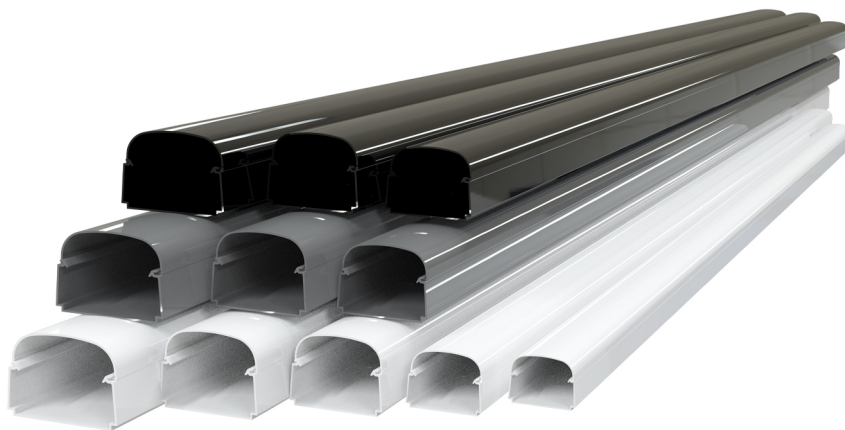

TECHNICAL SPECIFICATIONS:

- Impact-resistant and UV-resistant plastic material
- Sharp-edged bottom
- Pre-punched slots for wall mounting
- Prepared for insertion of the mini pumps Easy Flow, Easy One, Aqua Split (only model T 75-OPT)
- Central closure with patented accidental anti-release
- Rounded cover
- Bar length 2 m
- Paintable with light-colored paints
- Operating temperature -20°C / +60°C

ITEMS

CODE	DESCRIPTION
SCD100136	"OPTIMA T" T35 TRUNKING - 2 mt. long - WHITE - T35 -OPT
11130062	"OPTIMA T" T62 TRUNKING - 2 mt. long - WHITE - T62 -OPT
11130075	"OPTIMA T" T75 LINE TRUNKING - 2 mt. long - WHITE - T75 -OPT
11130100	"OPTIMA T" T102 LINE TRUNKING - 2 mt. long - WHITE - T102 -OPT
SCD100123	"OPTIMA T" T135 LINE TRUNKING - 2 mt. long - WHITE - T1352 -OPT
SCD100146	"OPTIMA T" T75 LINE TRUNKING - 2 mt. Long - ANTHRACITE GREY - T75 -OPT
SCD100147	"OPTIMA T" T102 LINE TRUNKING - 2 mt. Long - ANTHRACITE GREY - T102 -OPT
SCD100148	"OPTIMA T" T135 LINE TRUNKING - 2 mt. Long - ANTHRACITE GREY - T1352 -OPT
SCD100622	"OPTIMA T" T135 LINE TRUNKING - 2 mt. Long - ANTHRACITE GREY - T1352 -OPT
SCD100621	"OPTIMA T" T102 LINE TRUNKING - 2 mt. Long - ANTHRACITE GREY - T102 -OPT
SCD100620	"OPTIMA T" T75 LINE TRUNKING - 2 mt. Long - ANTHRACITE GREY - T75 -OPT
SCD100197	"OPTIMA T" T75 LINE TRUNKING - 2 mt. Long - BLACK - T75 -OPT - T75 -OPT
SCD100198	"OPTIMA T" T102 LINE TRUNKING - 2 mt. Long - BLACK - T102 -OPT - T102 -OPT
SCD100199	"OPTIMA T" T135 LINE TRUNKING - 2 mt. Long - BLACK - T1352 -OPT - T1352 -OPT
SCD100610	"OPTIMA T" T75 LINE TRUNKING - 2 mt. Long - BLACK - T75 -OPT - T75 -OPT
SCD100611	"OPTIMA T" T102 LINE TRUNKING - 2 mt. Long - BLACK - T102 -OPT - T102 -OPT
SCD100612	"OPTIMA T" T135 LINE TRUNKING - 2 mt. Long - BLACK - T1352 -OPT - T1352 -OPT