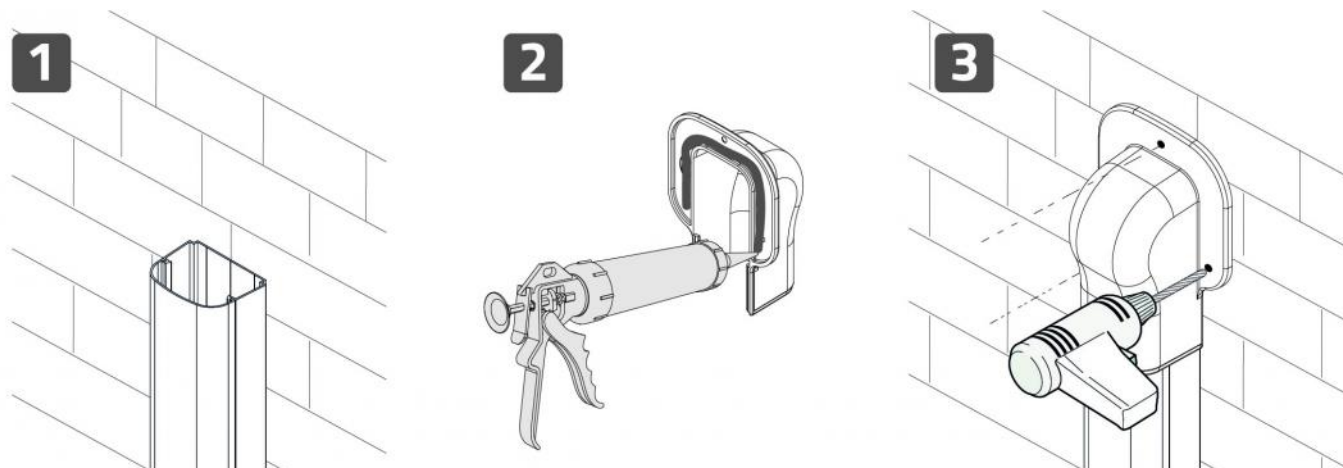

OPTIMA TM CLEAN

wall-mounted terminal, white CLEAN

- cod. SCD100496 - cod. SCD100497 - cod. SCD100498
- cod. SCD100499

TECHNICAL SPECIFICATIONS:

- Rigid shockproof PVC, anti-UVA, white
- Innovative design
- Ultra-fast interlocking fastening system
- Large outer flange
- Hole covers
- 3 pre-slots for drain pipe
- 3 pre-drilled holes for wall mounting
- Extremely high outer finish
- Heat shrink barcode packaging
- Paintable with light-colored paints
- Operating temperature -20°C / + 60°C

EXAMPLE OF FIXING WITH SCREWS

1

2

EXAMPLE OF FIXING WITH SILICONE AND SCREWS

ITEMS

CODE	DESCRIPTION
SCD100496	"OPTIMA TM" LINE WALL COVER - TM62 -OPT - OPT CLEAN
SCD100497	"OPTIMA TM" LINE WALL COVER - TM75 -OPT - OPT CLEAN
SCD100498	"OPTIMA TM" LINE WALL COVER - BLACK - TM102 -OPT - OPT CLEAN
SCD100499	"OPTIMA TM" LINE WALL COVER - BLACK - TM135 -OPT - OPT CLEAN