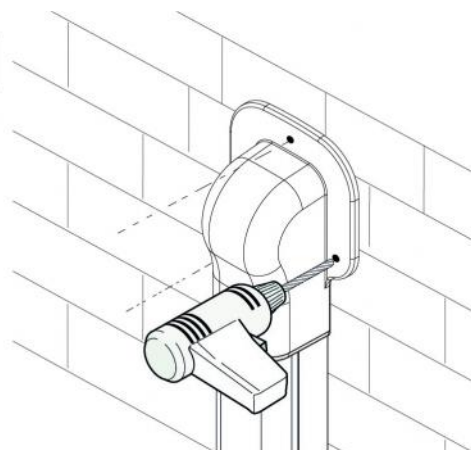

OPTIMA TM CLEAN

wall-mounted terminal, white CLEAN

- cod. SCD100496 - cod. SCD100497 - cod. SCD100498
- cod. SCD100499

TECHNICAL SPECIFICATIONS:

- Rigid shockproof PVC, anti-UVA, white
- Innovative design
- Ultra-fast interlocking fastening system
- Large outer flange
- Hole covers
- 3 pre-slots for drain pipe
- 3 pre-drilled holes for wall mounting
- Extremely high outer finish
- Heat shrink barcode packaging
- Paintable with light-colored paints
- Operating temperature -20°C / + 60°C

MODELS AVAILABLE:

WHITE

DIMENSIONS

CODE	MODEL	A [mm]	B [mm]	C [mm]	D [mm]	E [mm]
SCD100496	TM 62 - OPT CLEAN	66	48	155	95	60
SCD100497	TM 75 - OPT CLEAN	78	58	170	110	74
SCD100498	TM 102 - OPT CLEAN	104	68	200	135	85
SCD100499	TM 135 - OPT CLEAN	140	85	237	175	100

EXAMPLE OF FIXING WITH SCREWS

1

2

EXAMPLE OF FIXING WITH SILICONE AND SCREWS

ITEMS

CODE	DESCRIPTION
SCD100496	"OPTIMA TM" LINE WALL COVER - TM62 -OPT - OPT CLEAN
SCD100497	"OPTIMA TM" LINE WALL COVER - TM75 -OPT - OPT CLEAN
SCD100498	"OPTIMA TM" LINE WALL COVER - BLACK - TM102 -OPT - OPT CLEAN
SCD100499	"OPTIMA TM" LINE WALL COVER - BLACK - TM135 -OPT - OPT CLEAN