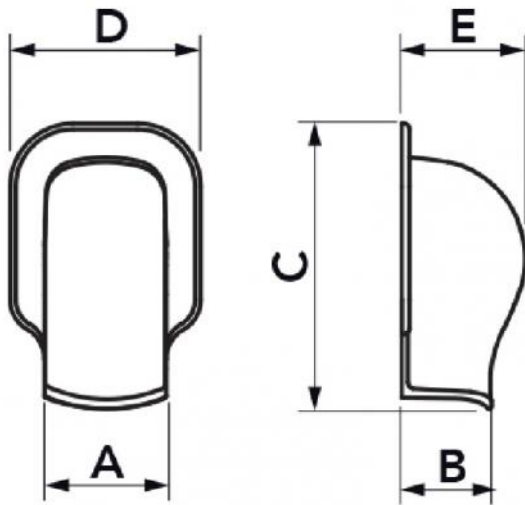

OPTIMA TM CLEAN

wall-mounted terminal, white CLEAN

- cod. SCD100496 - cod. SCD100497 - cod. SCD100498
- cod. SCD100499

TECHNICAL SPECIFICATIONS:

- Rigid shockproof PVC, anti-UVA, white
- Innovative design
- Ultra-fast interlocking fastening system
- Large outer flange
- Hole covers
- 3 pre-slots for drain pipe
- 3 pre-drilled holes for wall mounting
- Extremely high outer finish
- Heat shrink barcode packaging
- Paintable with light-colored paints
- Operating temperature -20°C / + 60°C

MODELS AVAILABLE:

WHITE

DIMENSIONS

CODE	MODEL	A [mm]	B [mm]	C [mm]	D [mm]	E [mm]
SCD100496	TM 62 - OPT CLEAN	66	48	155	95	60
SCD100497	TM 75 - OPT CLEAN	78	58	170	110	74
SCD100498	TM 102 - OPT CLEAN	104	68	200	135	85
SCD100499	TM 135 - OPT CLEAN	140	85	237	175	100

EXAMPLE OF FIXING WITH SCREWS

1

2

EXAMPLE OF FIXING WITH SILICONE AND SCREWS

ITEMS

CODE	DESCRIPTION
SCD100496	"OPTIMA TM" LINE WALL COVER - TM62 -OPT - OPT CLEAN
SCD100497	"OPTIMA TM" LINE WALL COVER - TM75 -OPT - OPT CLEAN
SCD100498	"OPTIMA TM" LINE WALL COVER - BLACK - TM102 -OPT - OPT CLEAN
SCD100499	"OPTIMA TM" LINE WALL COVER - BLACK - TM135 -OPT - OPT CLEAN