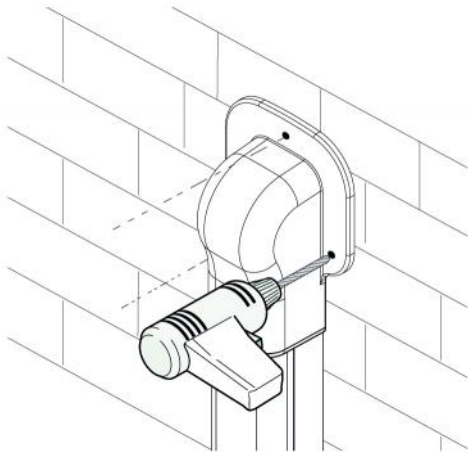

TECHNICAL SPECIFICATIONS:

- High impact resistance plastic, recyclable
- Innovative design
- Ultra-fast interlocking fastening system
- Extremely high outer finish
- Large outer flange hole cover
- Outer contouring to facilitate pipe bends
- Reference marks for possible wall mounting using screws (not included)
- Heat shrink barcode packaging
- Paintable with light-colored paints
- Operating temperature -20°C / + 60°C
- Coloured operating temperature -20°C / +75°C
- Wall-mountable for indoor and outdoor use

MODELS AVAILABLE:

DIMENSIONS

CODE	MODEL	A [mm]	B [mm]	C [mm]	D [mm]	E [mm]
SCD100144	TM 35 - OPT W	35	28	77	56	32
11106001	TM 62 - OPT W	66	48	155	95	60
11106002	TM 75 - OPT W	78	58	170	110	74
11106003	TM 102 - OPT W	104	68	200	135	85
SCD100112	TM 135 - OPT W	140	85	237	175	100
SCD100415	TM 75 - OPT G	78	58	170	110	74
SCD100417	TM 102 - OPT G	104	68	200	135	85
SCD100418	TM 135 - OPT G	140	85	237	175	100
SCD100372	TM 75 - OPT B	78	58	170	110	74
SCD100373	TM 102 - OPT B	104	68	200	135	85
SCD100374	TM 135 - OPT B	140	85	237	175	100

EXAMPLE OF FIXING WITH SILICONE

POSSIBILITY OF FIXING WITH SCREWS (not included)

ITEMS

CODE	DESCRIPTION
SCD100144	"OPTIMA TM" LINE WALL COVER - WHITE - TM35-OPT
11106001	"OPTIMA TM" LINE WALL COVER - WHITE - TM62 -OPT
11106002	"OPTIMA TM" LINE WALL COVER - WHITE - TM75- OPT
11106003	"OPTIMA TM" LINE WALL COVER - WHITE - TM102 -OPT
SCD100112	"OPTIMA TM" LINE WALL COVER - WHITE - TM135 -OPT
SCD100415	"OPTIMA TM" LINE WALL COVER - ANTHRACITE GREY - TM75- OPT
SCD100417	"OPTIMA TM" LINE WALL COVER - ANTHRACITE GREY - TM102 -OPT
SCD100418	"OPTIMA TM" LINE WALL COVER - ANTHRACITE GREY - TM135 -OPT
SCD100372	"OPTIMA TM" LINE WALL COVER - BLACK - TM75- OPT - TM75- OPT
SCD100373	"OPTIMA TM" LINE WALL COVER - BLACK - TM102 -OPT - TM102 -OPT
SCD100374	"OPTIMA TM" LINE WALL COVER - BLACK - TM135 -OPT - TM135 -OPT
SCD100415BOX	"OPTIMA TM" LINE WALL COVER - GREY - TM75- OPT - CUSTOMIZED BOX (BOX 60 pcs)