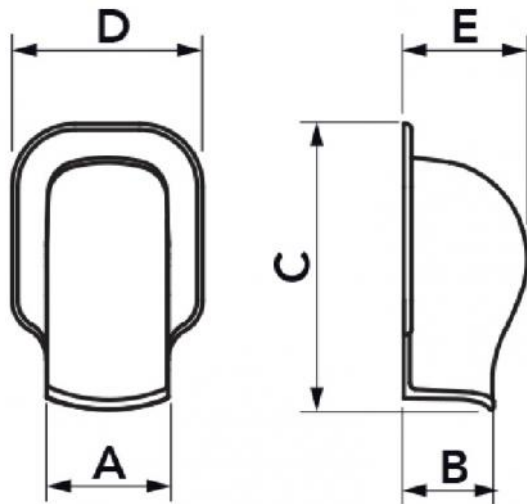

OPTIMA TM

wall-mounted terminal

- cod. SCD100144 - cod. 11106001 - cod. 11106002
- cod. 11106003 - cod. SCD100112 - cod. SCD100415
- cod. SCD100417 - cod. SCD100418 - cod. SCD100372
- cod. SCD100373 - cod. SCD100374 - cod. SCD100415BOX

TECHNICAL SPECIFICATIONS:

- High impact resistance plastic, recyclable
- Innovative design
- Ultra-fast interlocking fastening system
- Extremely high outer finish
- Large outer flange hole cover
- Outer contouring to facilitate pipe bends
- Reference marks for possible wall mounting using screws (not included)
- Heat shrink barcode packaging
- Paintable with light-colored paints
- Operating temperature -20°C / + 60°C
- Coloured operating temperature -20°C / +75°C
- Wall-mountable for indoor and outdoor use

MODELS AVAILABLE:

DIMENSIONS

CODE	MODEL	A [mm]	B [mm]	C [mm]	D [mm]	E [mm]
SCD100144	TM 35 - OPT W	35	28	77	56	32
11106001	TM 62 - OPT W	66	48	155	95	60
11106002	TM 75 - OPT W	78	58	170	110	74
11106003	TM 102 - OPT W	104	68	200	135	85
SCD100112	TM 135 - OPT W	140	85	237	175	100
SCD100415	TM 75 - OPT G	78	58	170	110	74
SCD100417	TM 102 - OPT G	104	68	200	135	85
SCD100418	TM 135 - OPT G	140	85	237	175	100
SCD100372	TM 75 - OPT B	78	58	170	110	74
SCD100373	TM 102 - OPT B	104	68	200	135	85
SCD100374	TM 135 - OPT B	140	85	237	175	100