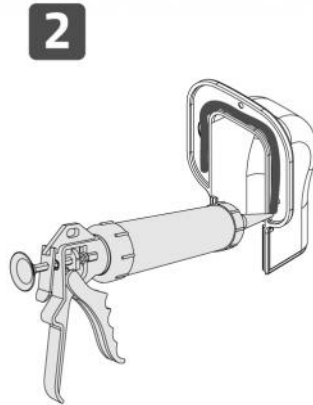

EXAMPLE OF FIXING WITH SILICONE