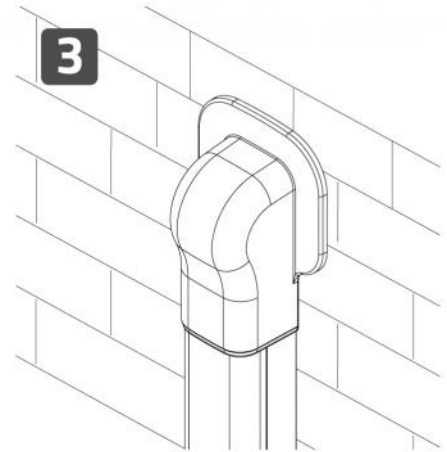

TECHNICAL SPECIFICATIONS:

- High impact resistance plastic, recyclable
- Innovative design
- Ultra-fast interlocking fastening system
- Extremely high outer finish
- Large outer flange hole cover
- Outer contouring to facilitate pipe bends
- Reference marks for possible wall mounting using screws (not included)
- Heat shrink barcode packaging
- Paintable with light-colored paints
- Operating temperature -20°C / + 60°C
- Coloured operating temperature -20°C / +75°C
- Wall-mountable for indoor and outdoor use

MODELS AVAILABLE:

DIMENSIONS

CODE	MODEL	A [mm]	B [mm]	C [mm]	D [mm]	E [mm]
SCD100144	TM 35 - OPT W	35	28	77	56	32
11106001	TM 62 - OPT W	66	48	155	95	60
11106002	TM 75 - OPT W	78	58	170	110	74
11106003	TM 102 - OPT W	104	68	200	135	85
SCD100112	TM 135 - OPT W	140	85	237	175	100
SCD100415	TM 75 - OPT G	78	58	170	110	74
SCD100417	TM 102 - OPT G	104	68	200	135	85
SCD100418	TM 135 - OPT G	140	85	237	175	100
SCD100372	TM 75 - OPT B	78	58	170	110	74
SCD100373	TM 102 - OPT B	104	68	200	135	85
SCD100374	TM 135 - OPT B	140	85	237	175	100

EXAMPLE OF FIXING WITH SILICONE

POSSIBILITY OF FIXING WITH SCREWS (not included)

ITEMS

CODE	DESCRIPTION
SCD100144	"OPTIMA TM" LINE WALL COVER - WHITE - TM35-OPT
11106001	"OPTIMA TM" LINE WALL COVER - WHITE - TM62 -OPT
11106002	"OPTIMA TM" LINE WALL COVER - WHITE - TM75- OPT
11106003	"OPTIMA TM" LINE WALL COVER - WHITE - TM102 -OPT
SCD100112	"OPTIMA TM" LINE WALL COVER - WHITE - TM135 -OPT
SCD100415	"OPTIMA TM" LINE WALL COVER - ANTHRACITE GREY - TM75- OPT
SCD100417	"OPTIMA TM" LINE WALL COVER - ANTHRACITE GREY - TM102 -OPT
SCD100418	"OPTIMA TM" LINE WALL COVER - ANTHRACITE GREY - TM135 -OPT
SCD100372	"OPTIMA TM" LINE WALL COVER - BLACK - TM75- OPT - TM75- OPT
SCD100373	"OPTIMA TM" LINE WALL COVER - BLACK - TM102 -OPT - TM102 -OPT
SCD100374	"OPTIMA TM" LINE WALL COVER - BLACK - TM135 -OPT - TM135 -OPT
SCD100415BOX	"OPTIMA TM" LINE WALL COVER - GREY - TM75- OPT - CUSTOMIZED BOX (BOX 60 pcs)