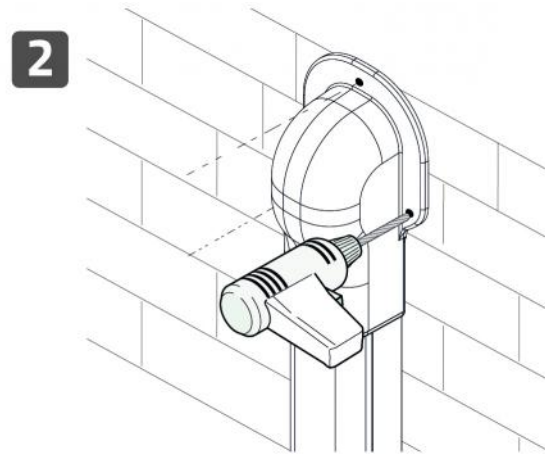

DESCRIPTION

Flanged square wall-mounted terminal for ducts of the OPTIMA series, in high impact resistance plastic, recyclable. The terminal was designed with a quick and easy slot-in fixing system. The wall terminal has a large external flange with an innovative square shape, pre-cut slots for the discharge pipe outfeed and 3 pre-cut holes for wall fixing if required. The characteristics of the innovative material allow it to be used with temperatures ranging from -20°C to +60°C for whites and from -20°C to +75°C for colours.

APPLICATIONS

Conditioning systems.
Wall installation both indoors and outdoors.

AVAILABLE MODELS

WHITE

DIMENSIONS

CODE	MODEL	A [mm]	B [mm]	C [mm]	D [mm]	E [mm]
SCD100144	TM 35 - OPT W	35	28	77	56	32
SCD100248	TMQ OPT 62 W	63	46	166	99	63
SCD100249	TMQ OPT 75 W	77	58	193	113	75
SCD100250	TMQ OPT 102 W	100	69	222	140	85
SCD100251	TMQ OPT 135 W	135	84	262	181	100
SCD100257	TMQ OPT 75 G	77	58	193	113	75
SCD100258	TMQ OPT 102 G	100	69	222	140	85
SCD100259	TMQ OPT 135 G	135	84	262	181	100
SCD100270	TMQ OPT 75 B	77	58	193	113	75
SCD100271	TMQ OPT 102 B	100	69	222	140	85
SCD100272	TMQ OPT 135 B	135	84	262	181	100

EXAMPLE OF FIXING WITH SCREWS

EXAMPLE OF FIXING WITH SILICONE AND SCREWS

ITEMS

CODE	DESCRIPTION
SCD100144	"OPTIMA TM" LINE WALL COVER - WHITE - TM35-OPT
SCD100248	OPTIMA TMQ SQUARE WALL COVER - WHITE - TMQ62-OPT
SCD100249	OPTIMA TMQ SQUARE WALL COVER - WHITE - TMQ75-OPT
SCD100250	OPTIMA TMQ SQUARE WALL COVER - WHITE - TMQ102-OPT
SCD100251	OPTIMA TMQ SQUARE WALL COVER - WHITE - TMQ135-OPT
SCD100257	OPTIMA TMQ SQUARE WALL COVER - GREY - TMQ75-OPT
SCD100258	OPTIMA TMQ SQUARE WALL COVER - GREY - TMQ102-OPT
SCD100259	OPTIMA TMQ SQUARE WALL COVER - GREY - TMQ135-OPT
SCD100270	OPTIMA TMQ SQUARE WALL COVER - BLACK - TMQ75-OPT
SCD100271	OPTIMA TMQ SQUARE WALL COVER - BLACK - TMQ102-OPT
SCD100272	OPTIMA TMQ SQUARE WALL COVER - BLACK - TMQ135-OPT