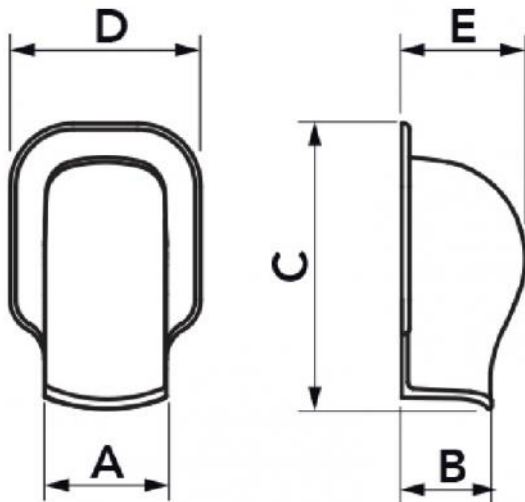

Conditioning systems.
Wall installation both indoors and outdoors.

AVAILABLE MODELS

WHITE

DIMENSIONS

CODE	MODEL	A [mm]	B [mm]	C [mm]	D [mm]	E [mm]
SCD100144	TM 35 - OPT W	35	28	77	56	32
SCD100248	TMQ OPT 62 W	63	46	166	99	63
SCD100249	TMQ OPT 75 W	77	58	193	113	75
SCD100250	TMQ OPT 102 W	100	69	222	140	85
SCD100251	TMQ OPT 135 W	135	84	262	181	100
SCD100257	TMQ OPT 75 G	77	58	193	113	75
SCD100258	TMQ OPT 102 G	100	69	222	140	85
SCD100259	TMQ OPT 135 G	135	84	262	181	100
SCD100270	TMQ OPT 75 B	77	58	193	113	75
SCD100271	TMQ OPT 102 B	100	69	222	140	85
SCD100272	TMQ OPT 135 B	135	84	262	181	100