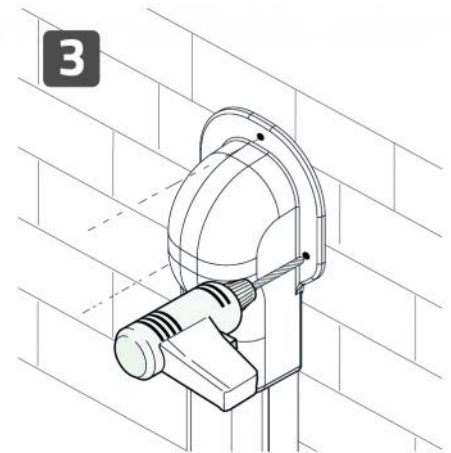

DESCRIPTION

Flanged square wall-mounted terminal for ducts of the OPTIMA series, in high impact resistance plastic, recyclable. The terminal was designed with a quick and easy slot-in fixing system. The wall terminal has a large external flange with an innovative square shape, pre-cut slots for the discharge pipe outfeed and 3 pre-cut holes for wall fixing if required. The characteristics of the innovative material allow it to be used with temperatures ranging from -20°C to +60°C for whites and from -20°C to +75°C for colours.

APPLICATIONS

Conditioning systems.
Wall installation both indoors and outdoors.

AVAILABLE MODELS

WHITE

DIMENSIONS

CODE	MODEL	A [mm]	B [mm]	C [mm]	D [mm]	E [mm]
SCD100144	TM 35 - OPT W	35	28	77	56	32
SCD100248	TMQ OPT 62 W	63	46	166	99	63
SCD100249	TMQ OPT 75 W	77	58	193	113	75
SCD100250	TMQ OPT 102 W	100	69	222	140	85
SCD100251	TMQ OPT 135 W	135	84	262	181	100
SCD100257	TMQ OPT 75 G	77	58	193	113	75
SCD100258	TMQ OPT 102 G	100	69	222	140	85
SCD100259	TMQ OPT 135 G	135	84	262	181	100
SCD100270	TMQ OPT 75 B	77	58	193	113	75
SCD100271	TMQ OPT 102 B	100	69	222	140	85
SCD100272	TMQ OPT 135 B	135	84	262	181	100

EXAMPLE OF FIXING WITH SCREWS

EXAMPLE OF FIXING WITH SILICONE AND SCREWS

ITEMS

CODE	DESCRIPTION
SCD100144	"OPTIMA TM" LINE WALL COVER - WHITE - TM35-OPT
SCD100248	OPTIMA TMQ SQUARE WALL COVER - WHITE - TMQ62-OPT
SCD100249	OPTIMA TMQ SQUARE WALL COVER - WHITE - TMQ75-OPT
SCD100250	OPTIMA TMQ SQUARE WALL COVER - WHITE - TMQ102-OPT
SCD100251	OPTIMA TMQ SQUARE WALL COVER - WHITE - TMQ135-OPT
SCD100257	OPTIMA TMQ SQUARE WALL COVER - GREY - TMQ75-OPT
SCD100258	OPTIMA TMQ SQUARE WALL COVER - GREY - TMQ102-OPT
SCD100259	OPTIMA TMQ SQUARE WALL COVER - GREY - TMQ135-OPT
SCD100270	OPTIMA TMQ SQUARE WALL COVER - BLACK - TMQ75-OPT
SCD100271	OPTIMA TMQ SQUARE WALL COVER - BLACK - TMQ102-OPT
SCD100272	OPTIMA TMQ SQUARE WALL COVER - BLACK - TMQ135-OPT