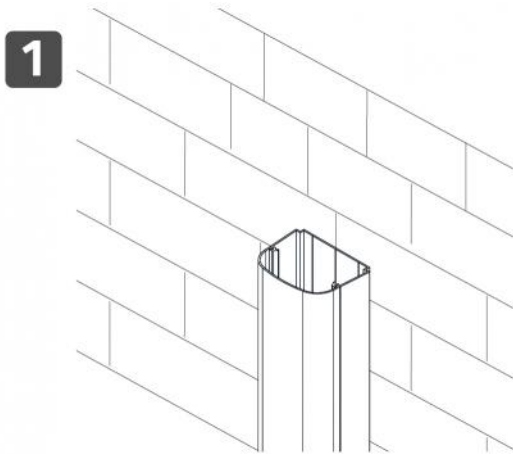

DESCRIPTION

Flanged square wall-mounted terminal for ducts of the OPTIMA series, in high impact resistance plastic, recyclable. The terminal was designed with a quick and easy slot-in fixing system. The wall terminal has a large external flange with an innovative square shape, pre-cut slots for the discharge pipe outfeed and 3 pre-cut holes for wall fixing if required. The characteristics of the innovative material allow it to be used with temperatures ranging from -20°C to +60°C for whites and from -20°C to +75°C for colours.

APPLICATIONS

Conditioning systems.
Wall installation both indoors and outdoors.

AVAILABLE MODELS

WHITE

DIMENSIONS

CODE	MODEL	A [mm]	B [mm]	C [mm]	D [mm]	E [mm]
SCD100144	TM 35 - OPT W	35	28	77	56	32
SCD100248	TMQ OPT 62 W	63	46	166	99	63
SCD100249	TMQ OPT 75 W	77	58	193	113	75
SCD100250	TMQ OPT 102 W	100	69	222	140	85
SCD100251	TMQ OPT 135 W	135	84	262	181	100
SCD100257	TMQ OPT 75 G	77	58	193	113	75
SCD100258	TMQ OPT 102 G	100	69	222	140	85
SCD100259	TMQ OPT 135 G	135	84	262	181	100
SCD100270	TMQ OPT 75 B	77	58	193	113	75
SCD100271	TMQ OPT 102 B	100	69	222	140	85
SCD100272	TMQ OPT 135 B	135	84	262	181	100

EXAMPLE OF FIXING WITH SCREWS

EXAMPLE OF FIXING WITH SILICONE AND SCREWS

ITEMS

CODE	DESCRIPTION
SCD100144	"OPTIMA TM" LINE WALL COVER - WHITE - TM35-OPT
SCD100248	OPTIMA TMQ SQUARE WALL COVER - WHITE - TMQ62-OPT
SCD100249	OPTIMA TMQ SQUARE WALL COVER - WHITE - TMQ75-OPT
SCD100250	OPTIMA TMQ SQUARE WALL COVER - WHITE - TMQ102-OPT
SCD100251	OPTIMA TMQ SQUARE WALL COVER - WHITE - TMQ135-OPT
SCD100257	OPTIMA TMQ SQUARE WALL COVER - GREY - TMQ75-OPT
SCD100258	OPTIMA TMQ SQUARE WALL COVER - GREY - TMQ102-OPT
SCD100259	OPTIMA TMQ SQUARE WALL COVER - GREY - TMQ135-OPT
SCD100270	OPTIMA TMQ SQUARE WALL COVER - BLACK - TMQ75-OPT
SCD100271	OPTIMA TMQ SQUARE WALL COVER - BLACK - TMQ102-OPT
SCD100272	OPTIMA TMQ SQUARE WALL COVER - BLACK - TMQ135-OPT