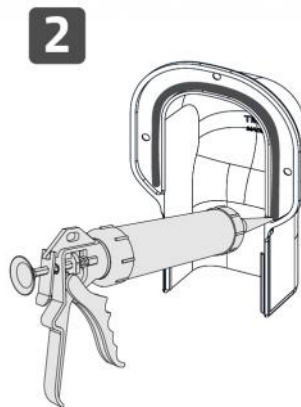

DESCRIPTION

Flanged square wall-mounted terminal for ducts of the OPTIMA series, in high impact resistance plastic, recyclable. The terminal was designed with a quick and easy slot-in fixing system. The wall terminal has a large external flange with an innovative square shape, pre-cut slots for the discharge pipe outfeed and 3 pre-cut holes for wall fixing if required. The characteristics of the innovative material allow it to be used with temperatures ranging from -20°C to +60°C for whites and from -20°C to +75°C for colours.

APPLICATIONS

Conditioning systems.
Wall installation both indoors and outdoors.

AVAILABLE MODELS

WHITE

DIMENSIONS

CODE	MODEL	A [mm]	B [mm]	C [mm]	D [mm]	E [mm]
SCD100144	TM 35 - OPT W	35	28	77	56	32
SCD100248	TMQ OPT 62 W	63	46	166	99	63
SCD100249	TMQ OPT 75 W	77	58	193	113	75
SCD100250	TMQ OPT 102 W	100	69	222	140	85
SCD100251	TMQ OPT 135 W	135	84	262	181	100
SCD100257	TMQ OPT 75 G	77	58	193	113	75
SCD100258	TMQ OPT 102 G	100	69	222	140	85
SCD100259	TMQ OPT 135 G	135	84	262	181	100
SCD100270	TMQ OPT 75 B	77	58	193	113	75
SCD100271	TMQ OPT 102 B	100	69	222	140	85
SCD100272	TMQ OPT 135 B	135	84	262	181	100

EXAMPLE OF FIXING WITH SCREWS

EXAMPLE OF FIXING WITH SILICONE AND SCREWS

ITEMS

CODE	DESCRIPTION
SCD100144	"OPTIMA TM" LINE WALL COVER - WHITE - TM35-OPT
SCD100248	OPTIMA TMQ SQUARE WALL COVER - WHITE - TMQ62-OPT
SCD100249	OPTIMA TMQ SQUARE WALL COVER - WHITE - TMQ75-OPT
SCD100250	OPTIMA TMQ SQUARE WALL COVER - WHITE - TMQ102-OPT
SCD100251	OPTIMA TMQ SQUARE WALL COVER - WHITE - TMQ135-OPT
SCD100257	OPTIMA TMQ SQUARE WALL COVER - GREY - TMQ75-OPT
SCD100258	OPTIMA TMQ SQUARE WALL COVER - GREY - TMQ102-OPT
SCD100259	OPTIMA TMQ SQUARE WALL COVER - GREY - TMQ135-OPT
SCD100270	OPTIMA TMQ SQUARE WALL COVER - BLACK - TMQ75-OPT
SCD100271	OPTIMA TMQ SQUARE WALL COVER - BLACK - TMQ102-OPT
SCD100272	OPTIMA TMQ SQUARE WALL COVER - BLACK - TMQ135-OPT