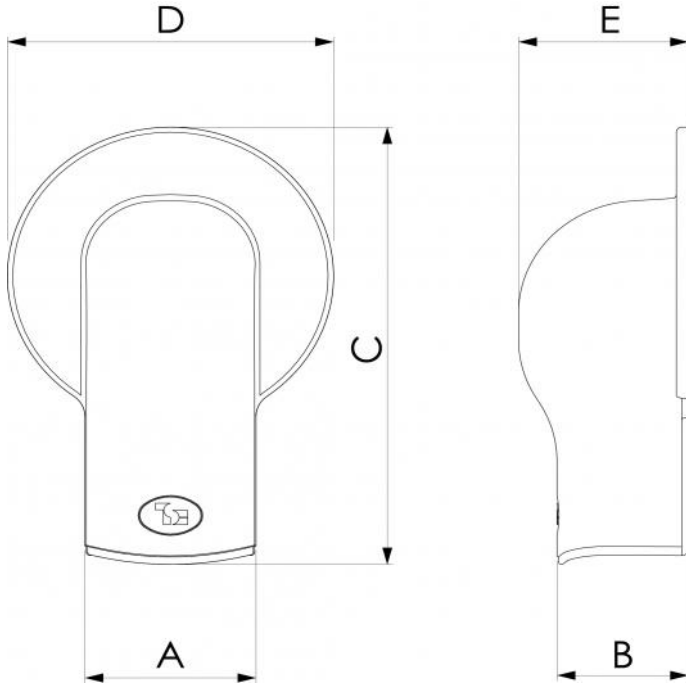

TECHNICAL SPECIFICATIONS:

- High impact resistance plastic, recyclable
- Innovative design
- Ultra-fast interlocking fastening system
- Extremely high outer finish
- Large round external flange for installation cover hole
- Outer contouring to facilitate pipe bends
- Reference marks for possible wall mounting using screws (not included)
- Shrink-wrapped packaging with barcode
- Paintable with light-colored paints
- Operating temperature -20°C / + 60°C
- Coloured operating temperature -20°C / +75°C

APPLICATIONS

Conditioning systems.

Wall installation both indoors and outdoors.

AVAILABLE MODELS

WHITE

BLACK

ANTHRACITE
GREY

DIMENSIONS

CODE	MODEL	A [mm]	B [mm]	C [mm]	D [mm]	E [mm]
SCD100244	TMR OPT 62 W	63	48	176	120	62
SCD100245	TMR OPT 75 W	77	58	207	140	75
SCD100246	TMR OPT 102 W	100	67	237	170	85
SCD100247	TMR OPT 135 W	135	84	277	212	100
SCD100253	TMR OPT 75 G	77	58	207	140	75
SCD100254	TMR OPT 102 G	100	67	237	170	85
SCD100255	TMR OPT 135 G	135	84	277	212	100
SCD100266	TMR OPT 75 B	77	58	207	140	75
SCD100267	TMR OPT 102 B	100	67	237	170	85
SCD100268	TMR OPT 135 B	135	84	277	212	100

EXAMPLE OF FIXING WITH SILICONE

POSSIBILITY OF FIXING WITH SCREWS (not included)

ITEMS

CODE	DESCRIPTION
SCD100244	"OPTIMA TMR" ROUND WALL COVER - WHITE - TMR62-OPT
SCD100245	"OPTIMA TMR" ROUND WALL COVER - WHITE - TMR75-OPT
SCD100246	"OPTIMA TMR" ROUND WALL COVER - WHITE - TMR102-OPT
SCD100247	"OPTIMA TMR" ROUND WALL COVER - WHITE - TMR135-OPT
SCD100267	"OPTIMA TMR" ROUND WALL COVER - BLACK - TMR102-OPT
SCD100266	"OPTIMA TMR" ROUND WALL COVER - BLACK - TMR75-OPT
SCD100255	"OPTIMA TMR" ROUND WALL COVER - GREY - TMR135-OPT
SCD100254	"OPTIMA TMR" ROUND WALL COVER - GREY - TMR102-OPT
SCD100253	"OPTIMA TMR" ROUND WALL COVER - GREY - TMR75-OPT
SCD100268	"OPTIMA TMR" ROUND WALL COVER - BLACK - TMR135-OPT