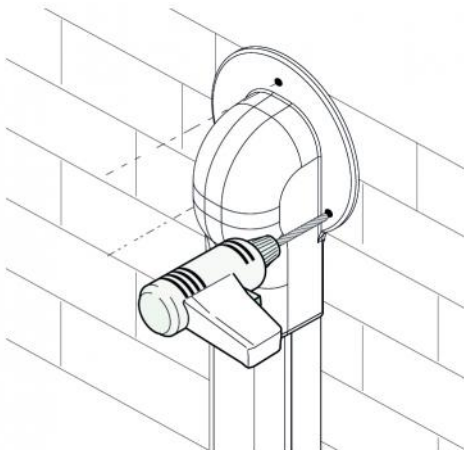

TECHNICAL SPECIFICATIONS:

- High impact resistance plastic, recyclable
- Innovative design
- Ultra-fast interlocking fastening system
- Extremely high outer finish
- Large round external flange for installation cover hole
- Outer contouring to facilitate pipe bends
- Reference marks for possible wall mounting using screws (not included)
- Shrink-wrapped packaging with barcode
- Paintable with light-colored paints
- Operating temperature -20°C / + 60°C
- Coloured operating temperature -20°C / +75°C

APPLICATIONS

Conditioning systems.

Wall installation both indoors and outdoors.

AVAILABLE MODELS

WHITE

BLACK

ANTHRACITE
GREY

DIMENSIONS

CODE	MODEL	A [mm]	B [mm]	C [mm]	D [mm]	E [mm]
SCD100244	TMR OPT 62 W	63	48	176	120	62
SCD100245	TMR OPT 75 W	77	58	207	140	75
SCD100246	TMR OPT 102 W	100	67	237	170	85
SCD100247	TMR OPT 135 W	135	84	277	212	100
SCD100253	TMR OPT 75 G	77	58	207	140	75
SCD100254	TMR OPT 102 G	100	67	237	170	85
SCD100255	TMR OPT 135 G	135	84	277	212	100
SCD100266	TMR OPT 75 B	77	58	207	140	75
SCD100267	TMR OPT 102 B	100	67	237	170	85
SCD100268	TMR OPT 135 B	135	84	277	212	100

EXAMPLE OF FIXING WITH SILICONE

POSSIBILITY OF FIXING WITH SCREWS (not included)

ITEMS

CODE	DESCRIPTION
SCD100244	"OPTIMA TMR" ROUND WALL COVER - WHITE - TMR62-OPT
SCD100245	"OPTIMA TMR" ROUND WALL COVER - WHITE - TMR75-OPT
SCD100246	"OPTIMA TMR" ROUND WALL COVER - WHITE - TMR102-OPT
SCD100247	"OPTIMA TMR" ROUND WALL COVER - WHITE - TMR135-OPT
SCD100267	"OPTIMA TMR" ROUND WALL COVER - BLACK - TMR102-OPT
SCD100266	"OPTIMA TMR" ROUND WALL COVER - BLACK - TMR75-OPT
SCD100255	"OPTIMA TMR" ROUND WALL COVER - GREY - TMR135-OPT
SCD100254	"OPTIMA TMR" ROUND WALL COVER - GREY - TMR102-OPT
SCD100253	"OPTIMA TMR" ROUND WALL COVER - GREY - TMR75-OPT
SCD100268	"OPTIMA TMR" ROUND WALL COVER - BLACK - TMR135-OPT