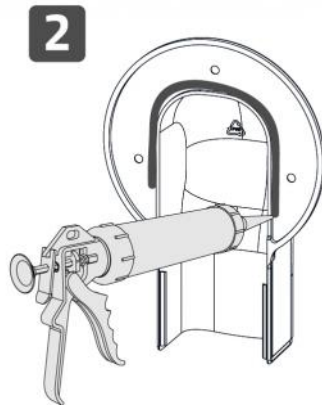

EXAMPLE OF FIXING WITH SILICONE