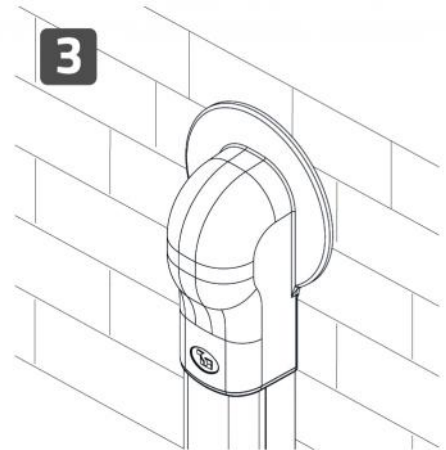

EXAMPLE OF FIXING WITH SILICONE