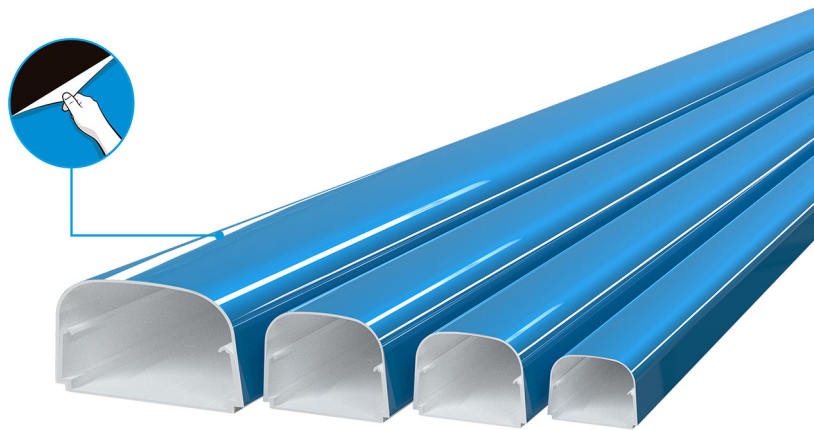

# OPTIMA TP FULL COVER

duct with protective film

- cod. SCD100105 - cod. SCD100106 - cod. SCD100107  
- cod. SCD100125

## TECHNICAL SPECIFICATIONS:

- Rigid shockproof PVC, anti-UVA, white
- Sharp-edged bottom
- Pre-punched slots for wall mounting
- Prepared for insertion of the mini pumps Easy Flow, Easy One, Aqua Split (only model TP 75-OPT-FC)
- Wall-mounted flush closure
- Rounded cover
- Cover with transparent blue protective film in low density polyethylene
- Bar length 2 m
- Paintable with light-colored paints
- Operating temperature -20°C / +60°C

## MODELS AVAILABLE:

WHITE

## ITEMS

CODE	DESCRIPTION
SCD100105	“OPTIMA TP” T62 TRUNKING FULL COVER WITH PROTECTION FILM - 2 mt. Long - WHITE - TP62 -OPT-FC FILM
SCD100106	“OPTIMA TP” T75 TRUNKING FULL COVER WITH PROTECTION FILM - 2 mt. long - WHITE - TP75 -OPT-FC FILM
SCD100107	“OPTIMA TP” T102 TRUNKING FULL COVER WITH PROTECTION FILM - 2 mt. long - WHITE - TP102 -OPT-FC FILM
SCD100125	“OPTIMA TP” T135 TRUNKING FULL COVER WITH PROTECTION FILM - 2 mt. long - WHITE - TP135 -OPT-FC FILM