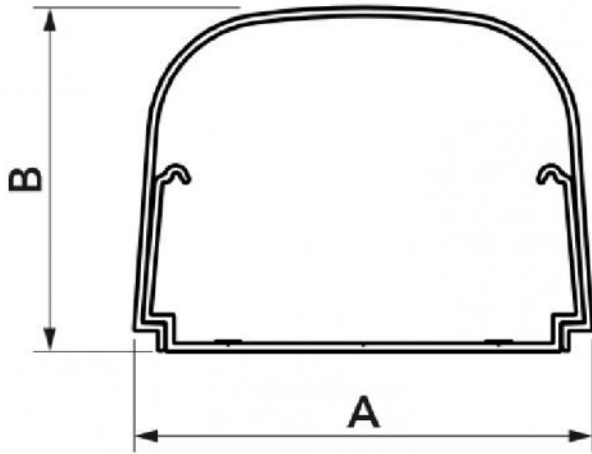

# OPTIMA TP FULL COVER

duct with protective film

- cod. SCD100105 - cod. SCD100106 - cod. SCD100107  
- cod. SCD100125

## TECHNICAL SPECIFICATIONS:

- Rigid shockproof PVC, anti-UVA, white
- Sharp-edged bottom
- Pre-punched slots for wall mounting
- Prepared for insertion of the mini pumps Easy Flow, Easy One, Aqua Split (only model TP 75-OPT-FC)
- Wall-mounted flush closure
- Rounded cover
- Cover with transparent blue protective film in low density polyethylene
- Bar length 2 m
- Paintable with light-colored paints
- Operating temperature -20°C / +60°C

## DIMENSIONS

CODE	MODEL	A [mm]	B [mm]
SCD100105	TP 62 - OPT-FC	62	46
SCD100106	TP 75 - OPT-FC	74	56
SCD100107	TP 102 - OPT-FC	100	66
SCD100125	TP 135 - OPT-FC	135	82