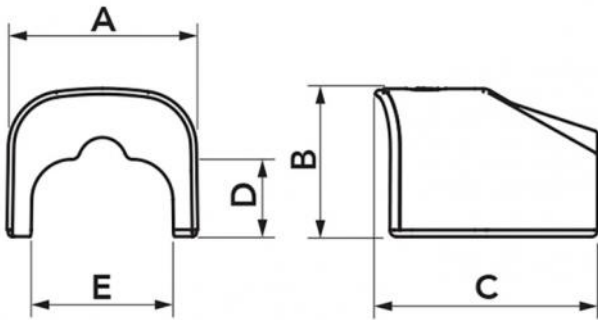

# OPTIMA TS CLEAN

pipe outlet terminal, white CLEAN

- cod. SCD100530 - cod. SCD100531 - cod. SCD100532

## TECHNICAL SPECIFICATIONS:

- Rigid shockproof PVC, anti-UVA, white, can be recycled
- Innovative design
- Ultra-fast interlocking fastening system
- Extremely high outer finish
- Heat shrink barcode packaging
- Paintable with light-colored paints
- Operating temperature -20°C / +60°C

## DIMENSIONS

CODE	MODEL	A [mm]	B [mm]	C [mm]	D [mm]	E [mm]
SCD100530	TS 62 - OPT CLEAN	66	48	76	30	50
SCD100531	TS 75 - OPT CLEAN	78	58	90	30	56
SCD100532	TS 102 - OPT CLEAN	104	68	110	40	72