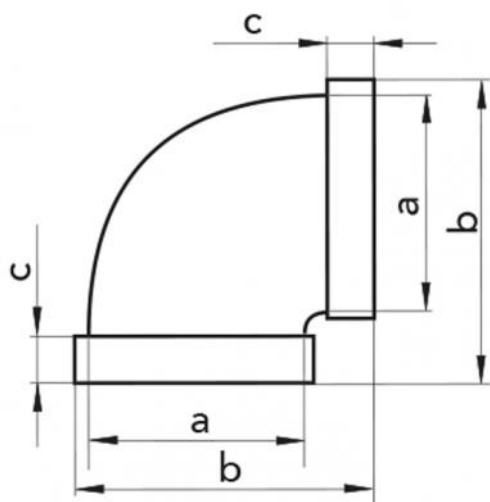

CPR

flat curve

- cod. 11161382 - cod. 11161382B - cod. PWC500086

TECHNICAL SPECIFICATIONS:

- PVC
- Female coupling with support stop

DIMENSIONS

CODE	a [mm]	b [mm]	c [mm]
11161382	60 x 120	155	32
11161382B	60 x 204	238	32
PWC500086	90 x 220	262	32

APPLICATIONS

- Supply and ventilation of exhaust for various rooms
- Connection of flat ducts of the same dimension at 90° horizontally
- Operating temperature -30°C to +70°C

DATA RELATIVE TO AN AIR DUCT SECTION OF 1 m