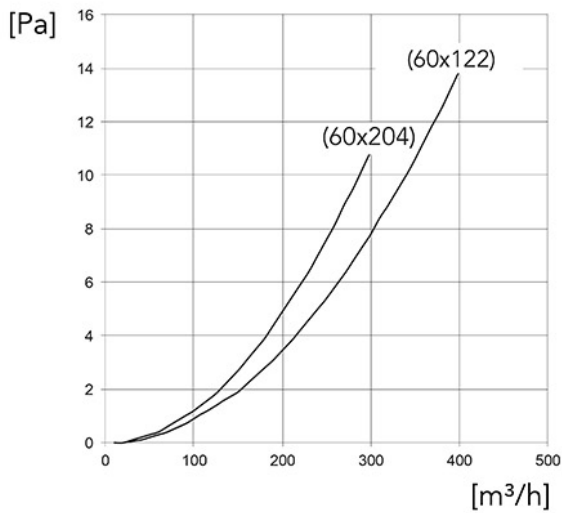

DIMENSIONS

CODE	a [mm]	b [mm]	c [mm]
11161382	60 x 120	155	32
11161382B	60 x 204	238	32
PWC500086	90 x 220	262	32

APPLICATIONS

- Supply and ventilation of exhaust for various rooms
- Connection of flat ducts of the same dimension at 90° horizontally
- Operating temperature -30°C to +70°C

DATA RELATIVE TO AN AIR DUCT SECTION OF 1 m

ITEMS

CODE	DESCRIPTION
11161382	FLAT ELBOW "CPR" 120
11161382B	FLAT ELBOW "CPR" 204
PWC500086	

All rights relating to this publication are the exclusive property of Tecnosystemi SpA. Tecnosystemi SpA reserves the right to make changes at any time and without notice, for technical or commercial needs.