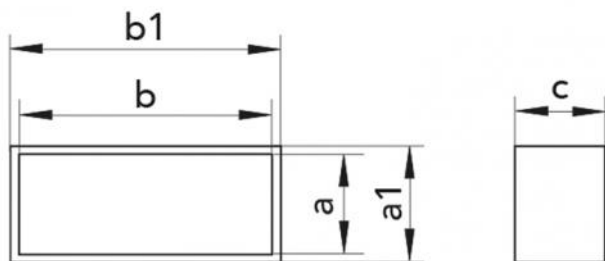

## TECHNICAL SPECIFICATIONS:

- PVC
- Female coupling with support stop

## DIMENSIONS

CODE	a [mm]	b [mm]	a1 [mm]	b1 [mm]	c [mm]
11161383	60	122	65	126	69
11161383B	60	204	65	209	62
PWC500087	90	220	95	225	62