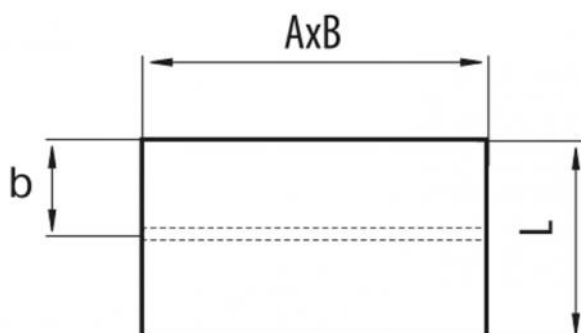

MGVR

coupling sleeve with valve

- cod. 11161384 - cod. 11161384B - cod. PWC500088

TECHNICAL SPECIFICATIONS:

- PVC
- Female coupling with support stop

DIMENSIONS

CODE	A x B [mm]	L [mm]	b [mm]
11161384	60 x 120	65	30
11161384B	60 x 204	65	30
PWC500088	90 x 220	95	45

ITEMS

CODE	DESCRIPTION
11161384	COUPLER 60X120 WITH SHUTTER "MGVR" 120
11161384B	COUPLER 60X120 WITH SHUTTER "MGVR" 204
PWC500088	

All rights relating to this publication are the exclusive property of Tecnosystemi SpA.
 Tecnosystemi SpA reserves the right to make changes at any time and without notice, for technical or commercial needs.