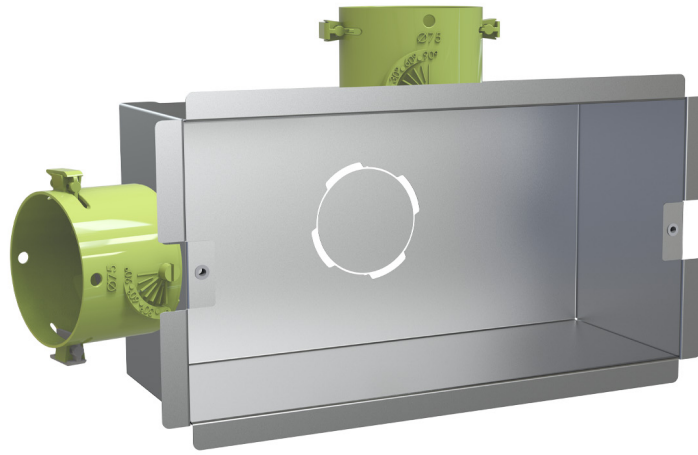

Ceiling / wall / floor plenum for MVHR

- cod. ACD600162 - cod. ACD600163 - cod. ACD600164
- cod. ACD600165 - cod. ACD600166 - cod. ACD600167
- cod. ACD600168 - cod. ACD600169 - cod. ACD600170
- cod. ACD600171

TECHNICAL SPECIFICATIONS:

- Made of electro-galvanised metal sheet
- Ready for side, top and rear pipe entry.
- Supplied including air inlet flexible hose fitting.
- Suitable for Vanessa, Galatea, Iride and Ginevra grilles.