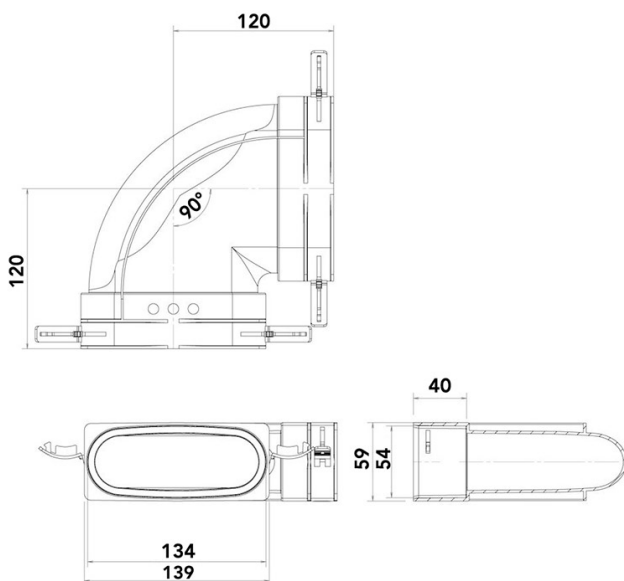

Horizontal oval elbow curve

- cod. 30101050

TECHNICAL SPECIFICATIONS:

- Material: PP
- Blue finish RAL 5015

DIMENSIONS

LOAD LOSS DIAGRAM

ITEMS

CODE	DESCRIPTION
30101050	HORIZONTAL OVAL ELBOW CURVE