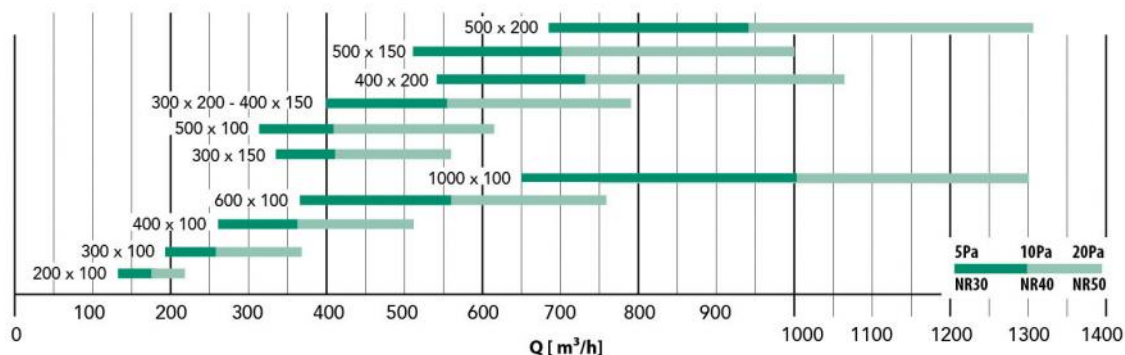

RAPID AIR FLOW SELECTION

DIMENSIONS

CODE	EXTERNAL FRAME DIMENSIONS [mm]	BACK NECK DIMENSIONS [mm]	INSTALLATION HOLE SIZE [mm]	REAR COLLAR DEPTH [mm]
WB11161500	236 x 136	190 x 90	200 x 100	40
WB11161505	336 x 136	290 x 90	300 x 100	40
WB11161510	436 x 136	390 x 90	400 x 100	40
PWC100049	536 x 136	490 x 90	500 x 100	40
PWC100020	636 x 136	590 x 90	600 x 100	40
PWC100021	1036 x 136	990 x 90	1000 x 100	40
WB11161512	336 x 186	290 x 140	300 x 150	40
WB11161515	336 x 236	290 x 190	300 x 200	40
WB11161519	436 x 186	390 x 140	400 x 150	40
WB11161520	436 x 236	390 x 190	400 x 200	40
WB11161521	536 x 186	490 x 140	500 x 150	40
WB11161522	536 x 236	490 x 190	500 x 200	40