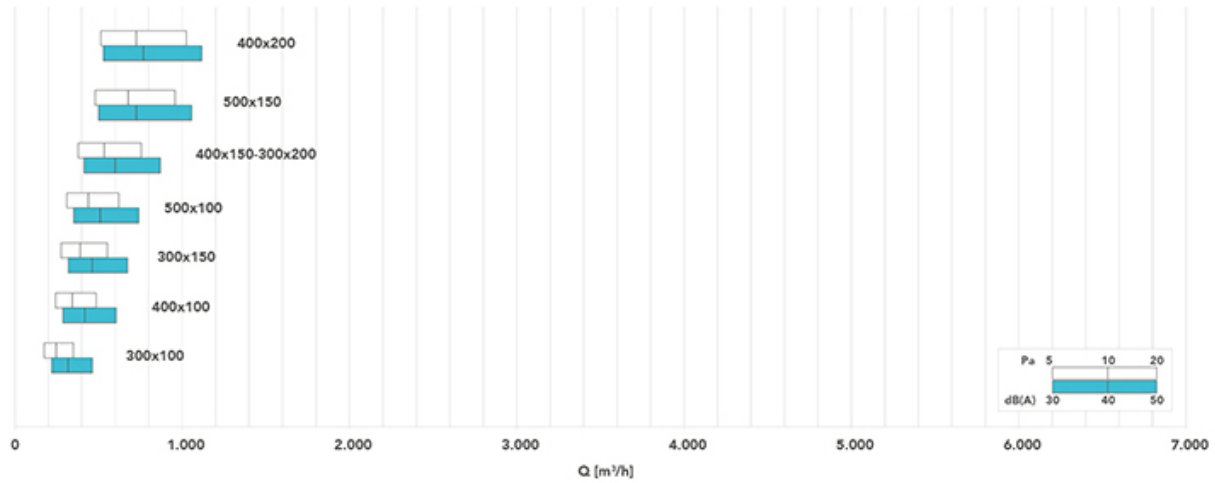

SHORTCUT DIAGRAM