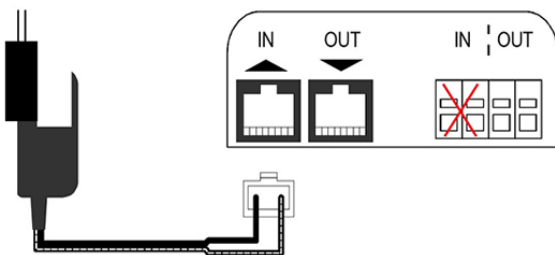

WIRING CONNECTION DIAGRAM