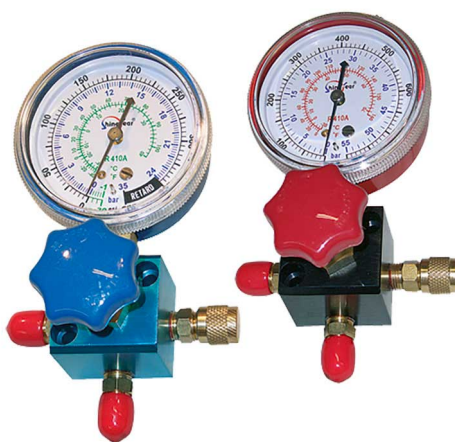

# 1-way dry pressure gauge unit high/low pressure for gas R407 - R410A - TR422ABCD (R22)

- cod. 11131031 - cod. 11131032 - cod. 11131033  
- cod. 11131034

## TECHNICAL SPECIFICATIONS:

- BOURDON type pressure gauges Ø 70 mm
- Scale °C, psi, bar, kPa
- 3 x 1/4" SAE couplings
- Bellows pressure gauges CL 1.6 PULSE-FREE
- For gas TR422ABCD (R22) - R407 R410A
- F-GAS Certification available

## ITEMS

CODE	DESCRIPTION
11131031	1 WAY LOW PRESSURE GAUGE FOR R407C - TR422ABCD (R22)
11131032	1 WAY LOW PRESSURE GAUGE FOR R410A
11131033	1 WAY HIGH PRESSURE GAUGE FOR R407C - TR422ABCD (R22)
11131034	1 WAY HIGH PRESSURE GAUGE FOR R410A