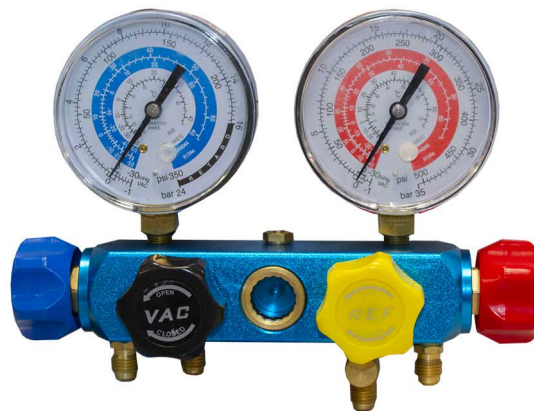

# 4-way dry gauge unit for R407C TR422ABCD (R22)

- cod. 11131011

## TECHNICAL SPECIFICATIONS:

- BOURDON type pressure gauges Ø 80 mm
- Scale °C, psi, bar
- 4 x 1/4" SAE couplings
- Bellows pressure gauges CL 1.6 PULSE-FREE
- For gas TR422ABCD (R22) - R407C
- F-GAS Certification available

## ITEMS

CODE	DESCRIPTION
11131011	4-WAY PRESSURE GAUGE UNIT FOR R22-R407C GASES

All rights relating to this publication are the exclusive property of Tecnosystemi SpA.  
Tecnosystemi SpA reserves the right to make changes at any time and without notice, for technical or commercial needs.