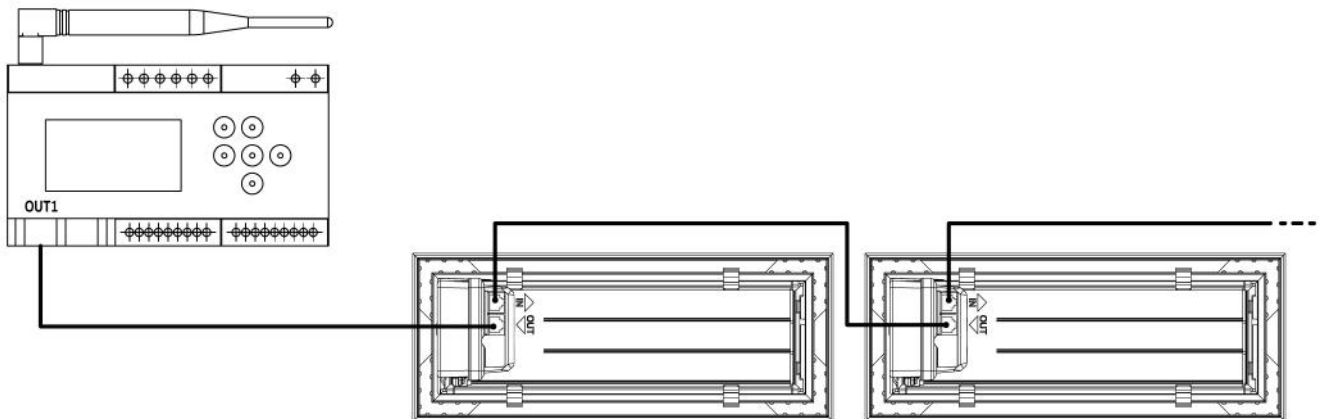

CASCADING CONNECTION (up to 8 grilles)

ATTENTION! Use only Tecnosystemi cables - do not use cables other than those indicated in order not to compromise the correct functioning of the system.

TECHNICAL DATA

MODEL	Ak [m²]	Q [m³/h]	Q [m³/h]	V [m/s]	V [m/s]	LWA [dB(A)]	LWA [dB(A)]	X(0,25) [m]	X(0,25) [m]	Dpt [Pa]	Dpt [Pa]
		MIN	MAX	MIN	MAX	MIN	MAX	MIN	MAX	MIN	MAX
300x100	0,0144	180	350	3.5	6.8	25	42	3,1	6,0	5	20
300x150	0,0228	280	550	3.4	6.7	26	45	3,8	7,5	5	20
300x200	0,0311	380	760	3.4	6.8	28	46	4,5	8,9	5	20
400x100	0,0200	240	490	3.3	6.8	25	44	3,5	7,2	5	20
400x150	0,0311	380	760	3.4	6.8	28	46	4,5	8,9	5	20
400x200	0,0423	510	1030	3.3	6.8	29	48	5,1	10,4	5	20
500x100	0,0256	310	620	3.4	6.7	27	45	4,0	8,0	5	20
500x150	0,0395	480	960	3.4	6.8	29	47	5,0	10,0	5	20