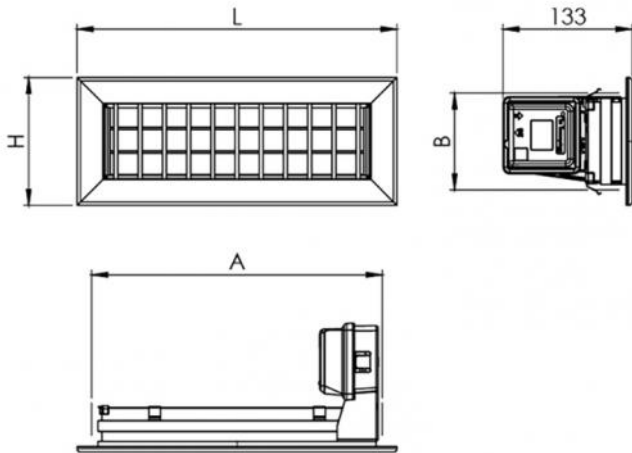

TECHNICAL SPECIFICATIONS:

- Electronic actuator
- Mounted using steel clips
- Flaps with rubber gasket for a complete seal

DESCRIPTION

Supply grille in white painted aluminium with adjustable flaps in four positions: 0% - 33% - 66% and 100%. The fins are complete with a soft rubber gasket that guarantees maximum air tightness, avoiding annoying whistling or noise.

Mounting the grille is quick and easy thanks to the steel clips (supplied).

Up to 8 grilles can be connected to each other in cascade mode with 8-wire telephone cable with RJ45 plug.

ATTENTION! Use only Tecnosystemi cables - do not use cables other than those indicated in order not to compromise the correct functioning of the system.

DIMENSIONS

CODE	A [mm]	B [mm]	L [mm]	H [mm]
11181610	300	100	332	132
11181620	300	150	332	182
11181630	300	200	332	232
11181640	400	100	432	132
11181650	400	150	432	182
11181660	400	200	432	232
11181670	500	100	532	132
11181680	500	150	532	182