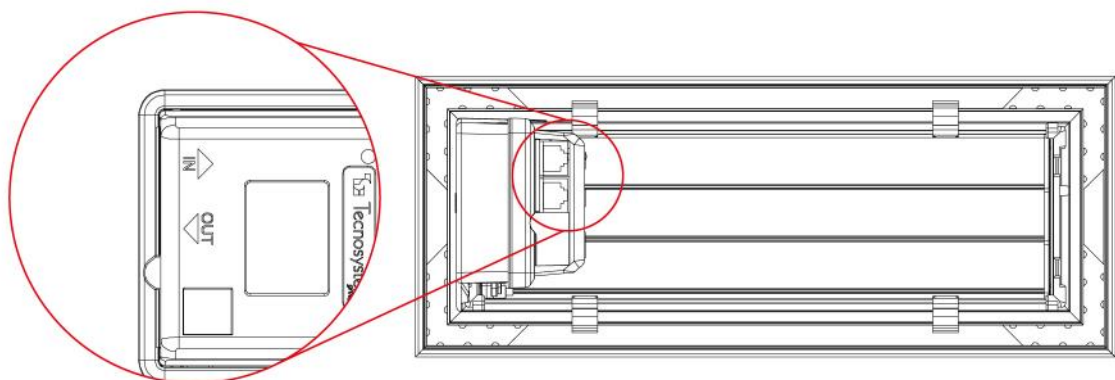

ELECTRICAL CONNECTIONS