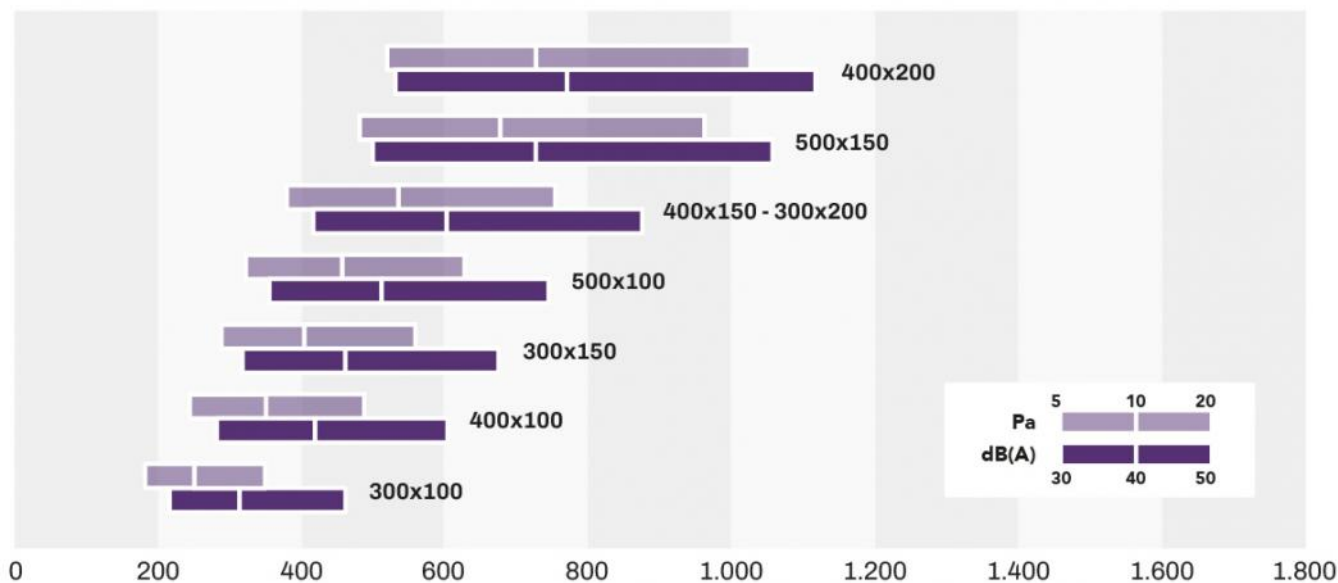

SHORTCUT DIAGRAM

ITEMS

CODE	DESCRIPTION
11181610	WHITE ELECTRIC SUPPLY GRILLES INCLUDING SEAL FOR PRO AIR MULTI-ZONE SYSTEM 332 x 132
11181620	WHITE ELECTRIC SUPPLY GRILLES INCLUDING SEAL FOR PRO AIR MULTI-ZONE SYSTEM 332 x 182
11181630	WHITE ELECTRIC SUPPLY GRILLES INCLUDING SEAL FOR PRO AIR MULTI-ZONE SYSTEM 332 x 232
11181640	WHITE ELECTRIC SUPPLY GRILLES INCLUDING SEAL FOR PRO AIR MULTI-ZONE SYSTEM 432 x 132
11181650	WHITE ELECTRIC SUPPLY GRILLES INCLUDING SEAL FOR PRO AIR MULTI-ZONE SYSTEM 432 x 182
11181660	WHITE ELECTRIC SUPPLY GRILLES INCLUDING SEAL FOR PRO AIR MULTI-ZONE SYSTEM 432 x 232
11181670	WHITE ELECTRIC SUPPLY GRILLES INCLUDING SEAL FOR PRO AIR MULTI-ZONE SYSTEM 532 x 132
11181680	WHITE ELECTRIC SUPPLY GRILLES INCLUDING SEAL FOR PRO AIR MULTI-ZONE SYSTEM 532 x 182

All rights relating to this publication are the exclusive property of Tecnosystemi SpA.
Tecnosystemi SpA reserves the right to make changes at any time and without notice, for technical or commercial needs.