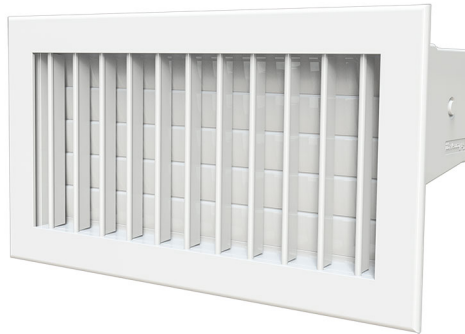

PROAIR MULTI-ZONE

white motorised delivery grille complete with gasket for the system

- cod. 11181610 - cod. 11181620 - cod. 11181630
- cod. 11181640 - cod. 11181650 - cod. 11181660
- cod. 11181670 - cod. 11181680

TECHNICAL SPECIFICATIONS:

- Electronic actuator
- Mounted using steel clips
- Flaps with rubber gasket for a complete seal

DESCRIPTION

Supply grille in white painted aluminium with adjustable flaps in four positions: 0% - 33% - 66% and 100%. The fins are complete with a soft rubber gasket that guarantees maximum air tightness, avoiding annoying whistling or noise.

Mounting the grille is quick and easy thanks to the steel clips (supplied).

Up to 8 grilles can be connected to each other in cascade mode with 8-wire telephone cable with RJ45 plug.

ATTENTION! Use only Tecnosystemi cables - do not use cables other than those indicated in order not to compromise the correct functioning of the system.