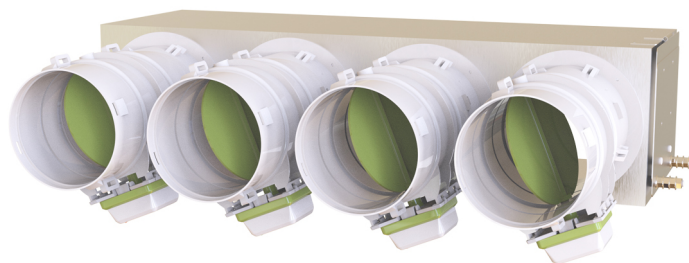

PROAIR PACK RF AMBRA 4L

with plenum in insulated metal sheet

- cod. GAD400383 - cod. GAD400384 - cod. GAD400389
- cod. GAD400390 - cod. GAD400511 - cod. GAD400512
- cod. GAD400420 - cod. GAD400421

Programmable thermostat combination:

The pre-assembled systems PROAIR PACK RF-L are designed to facilitate and speed up the installation of a ducted system.

The system is supplied complete with "Polaris" control unit, chronothermostats and thermostats and a mechanical by-pass kit to be installed on the plenum (complete with fixing ring and counterweight).

Simply indicate, when ordering, the model of the plenum.

The system is supplied complete with programmable thermostats and dampers (Ø 150 or Ø 200) fixed on the insulated plenum.

In order to ensure ease and speed of installation, the PROAIR PACK RF-L system is fully assembled, configured and tested 100% by qualified personnel

The PROAIR PACK RF AMBRA 4L system consists of:

- 1 insulated delivery plenum for ducted units (specify plenum code when ordering)
- N has 1 "Polaris" control unit with preloaded protocols, app, Alexa and Google Home