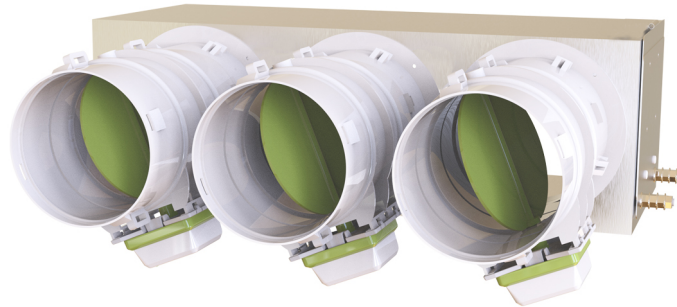

# PROAIR PACK RF BLUE 3L

with plenum in insulated metal sheet

- cod. GAD400381 - cod. GAD400382 - cod. GAD400387
- cod. GAD400388 - cod. GAD400503 - cod. GAD400504
- cod. GAD400418 - cod. GAD400419

Programmable thermostat combination:

- 3 "Discovery 3X" timed thermostats
- 1 timed thermostat DISCOVERY 3X + 2 timed thermostats MINI DISCOVERY 3X
- 3 MINI LED thermostats
- 1 DISCOVERY 3X timed thermostats + 2 LEM 3X RF room probes

## DESCRIPTION

The pre-assembled systems PROAIR PACK RF-L are designed to facilitate and speed up the installation of a ducted system.

The system is supplied complete with "Polaris" control unit, chronothermostats and thermostats and a mechanical by-pass kit to be installed on the plenum (complete with fixing ring and counterweight).

## The PROAIR PACK RF BLUE 3L system consists of:

- 1 insulated delivery plenum for ducted units (specify plenum code when ordering)
- N has 1 "Polaris" control unit with preloaded protocols, app, Alexa and Google Home