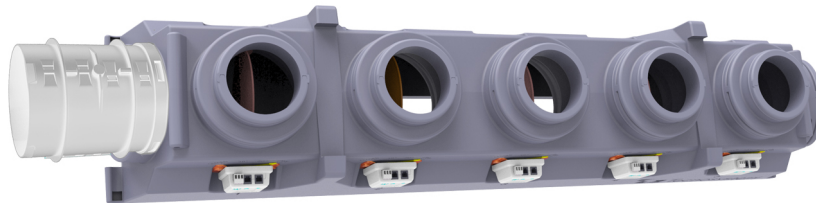

PROAIR PACK RF BROWN 6

with "Eolo" plenum

- cod. GAD400371 - cod. GAD400372 - cod. GAD400521
- cod. GAD400415

Programmable thermostat combination:

- 6 DISCOVERY 3X timed thermostats
- 1 DISCOVERY 3X timed thermostat + 5 MINI DISCOVERY 3X timed thermostats
- 6 MINI LED thermostats
- 1 DISCOVERY 3X timed thermostat + 5 LEM 3X RF room probe

DESCRIPTION

The pre-assembled systems PROAIR PACK RF-EOLO are designed to facilitate and speed up the installation of a ducted system.

The system is supplied complete with Polaris® control unit, chronothermostats and thermostats and a mechanical by-pass kit to be installed on the plenum (complete with fixing ring and counterweight).

In order to ensure ease and speed of installation, the systems are assembled, configured and tested 100% by qualified personnel.

The PROAIR PACK RF BROWN 6 system consists of:

- 1 sintered polystyrene delivery plenum for ducted units (specify plenum code when ordering)
- N has 1 "Polaris" control unit with preloaded protocols, app, Alexa and Google Home
- 6 motorised dampers pre-wired to system

- 6 DISCOVERY 3X chronothermostats (white, wall-mounted with batteries), MINI DISCOVERY 3X or MINI LED ASTRA.
 - 1 mechanical bypass kit to be fastened to plenum (includes fastening ring nut and counterweight)
 - Side damper Ø200 / on request Ø150
- Customisable on request