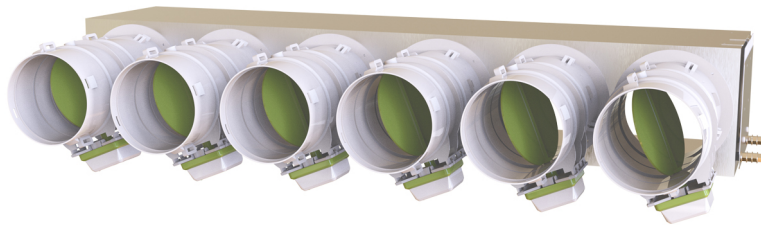

PROAIR PACK RF BROWN 6L

with plenum in insulated metal sheet

- cod. GAD400395 - cod. GAD400396 - cod. GAD400397
- cod. GAD400398 - cod. GAD400523 - cod. GAD400524
- cod. GAD400424 - cod. GAD400425

Programmable thermostat combination:

The pre-assembled systems PROAIR PACK RF-L are designed to facilitate and speed up the installation of a ducted system.

The system is supplied complete with Polaris® control unit, chronothermostats and thermostats and a mechanical by-pass kit to be installed on the plenum (complete with fixing ring and counterweight).

Simply indicate, when ordering, the model of the plenum.

The system is supplied complete with programmable thermostats and dampers (Ø 150 or Ø 200) fixed on the insulated plenum.

In order to ensure ease and speed of installation, the PROAIR PACK RF-L system is fully assembled, configured and tested 100% by qualified personnel

The PROAIR PACK RF BROWN 6L system consists of:

- 1 insulated delivery plenum for ducted units (specify plenum code when ordering)
- N has 1 "Polaris" control unit with preloaded protocols, app, Alexa and Google Home