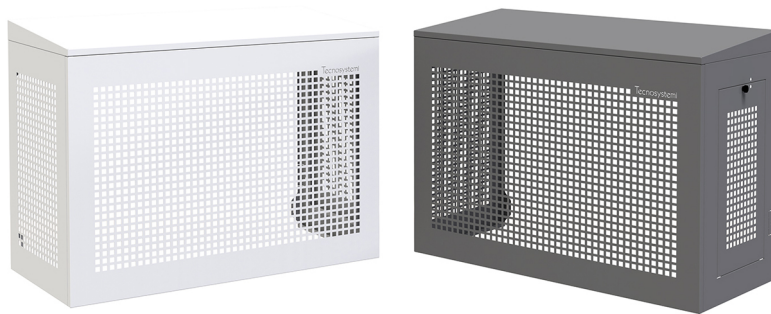

GUSCIO

Cage with 5° sloped roof

- cod. SCD500129 - cod. SCD500130 - cod. SCD500131
- cod. SCD500132 - cod. SCD500133 - cod. SCD500134

TECHNICAL SPECIFICATIONS:

- Galvanised sheet made with anti-intrusion weave
- Polyester exterior painting in ivory
- Galvanised metal sheet roof with anti-intrusion weft
- Ready for transit of duct, tubing and wiring
- Side hatch for inspection and maintenance with padlock
- Ready for wall mounting
- Height-adjustable
- Easy to assemble
- Matt RAL 7016 grey version, available on request

DIMENSIONS

CODE	L [mm]	H [mm]	P [mm]
SCD500129	1000	720	470
SCD500130	1100	1120	620
SCD500131	1100	1420	620
SCD500132	1000	720	470
SCD500133	1100	1120	620
SCD500134	1100	1420	620

ITEMS

CODE	DESCRIPTION
SCD500129	"GUSCIO H720" SECURITY CAGE FOR OUTDOOR UNIT WITH SMOOTH 5° INCLINED TOP -IVORY
SCD500130	"GUSCIO H1120" SECURITY CAGE FOR OUTDOOR UNIT WITH SMOOTH 5° INCLINED TOP -IVORY
SCD500131	"GUSCIO H1420" SECURITY CAGE FOR OUTDOOR UNIT WITH SMOOTH 5° INCLINED TOP -IVORY
SCD500132	"GUSCIO H720" SECURITY CAGE FOR OUTDOOR UNIT WITH SMOOTH 5° INCLINED TOP - GREY
SCD500133	"GUSCIO H1120" SECURITY CAGE FOR OUTDOOR UNIT WITH SMOOTH 5° INCLINED TOP - GREY
SCD500134	"GUSCIO H1420" SECURITY CAGE FOR OUTDOOR UNIT WITH SMOOTH 5° INCLINED TOP - GREY