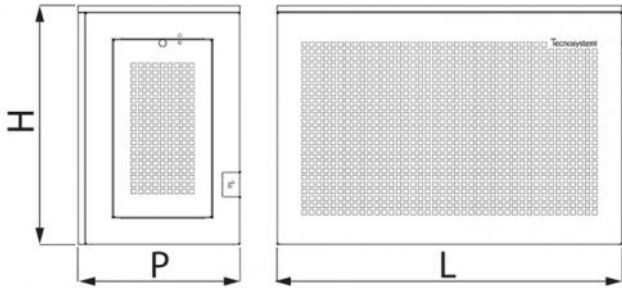

GUSCIO

Cage with 5° sloped roof

- cod. SCD500129 - cod. SCD500130 - cod. SCD500131
- cod. SCD500132 - cod. SCD500133 - cod. SCD500134

TECHNICAL SPECIFICATIONS:

- Galvanised sheet made with anti-intrusion weave
- Polyester exterior painting in ivory
- Galvanised metal sheet roof with anti-intrusion weft
- Ready for transit of duct, tubing and wiring
- Side hatch for inspection and maintenance with padlock
- Ready for wall mounting
- Height-adjustable
- Easy to assemble
- Matt RAL 7016 grey version, available on request

DIMENSIONS

CODE	L [mm]	H [mm]	P [mm]
SCD500129	1000	720	470
SCD500130	1100	1120	620
SCD500131	1100	1420	620
SCD500132	1000	720	470
SCD500133	1100	1120	620
SCD500134	1100	1420	620

ITEMS

CODE	DESCRIPTION
SCD500129	"GUSCIO H720" SECURITY CAGE FOR OUTDOOR UNIT WITH SMOOTH 5° INCLINED TOP -IVORY
SCD500130	"GUSCIO H1120" SECURITY CAGE FOR OUTDOOR UNIT WITH SMOOTH 5° INCLINED TOP -IVORY
SCD500131	"GUSCIO H1420" SECURITY CAGE FOR OUTDOOR UNIT WITH SMOOTH 5° INCLINED TOP -IVORY
SCD500132	"GUSCIO H720" SECURITY CAGE FOR OUTDOOR UNIT WITH SMOOTH 5° INCLINED TOP - GREY
SCD500133	"GUSCIO H1120" SECURITY CAGE FOR OUTDOOR UNIT WITH SMOOTH 5° INCLINED TOP - GREY
SCD500134	"GUSCIO H1420" SECURITY CAGE FOR OUTDOOR UNIT WITH SMOOTH 5° INCLINED TOP - GREY