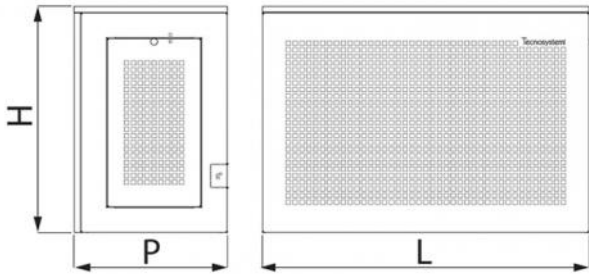

## Cage with flat roof

- cod. SCD500114 - cod. SCD500115 - cod. SCD500116  
- cod. SCD500126 - cod. SCD500127 - cod. SCD500128

## TECHNICAL SPECIFICATIONS:

- Galvanised sheet made with anti-intrusion weave
- Polyester exterior painting in ivory
- Galvanised metal sheet roof with anti-intrusion weft
- Ready for transit of duct, tubing and wiring
- Side hatch for inspection and maintenance with padlock
- Ready for wall mounting
- Height-adjustable
- Easy to assemble
- Matt RAL 7016 grey version, available on request

## DIMENSIONS

CODE	L [mm]	H [mm]	P [mm]
SCD500114	1000	720	470
SCD500115	1100	1120	620
SCD500116	1100	1420	620
SCD500126	1000	720	470
SCD500127	1100	1120	620
SCD500128	1100	1420	620