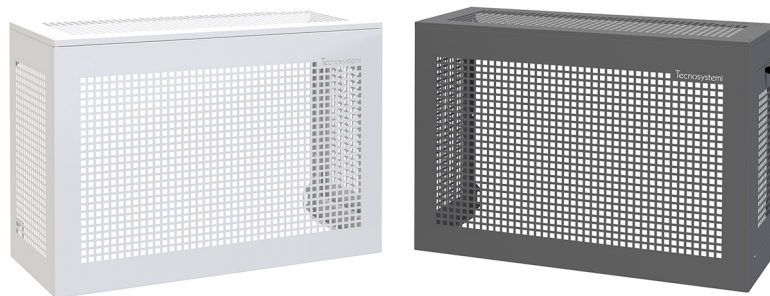

# GUSCIO

## Cage with flat roof

- cod. SCD500114 - cod. SCD500115 - cod. SCD500116  
- cod. SCD500126 - cod. SCD500127 - cod. SCD500128

## TECHNICAL SPECIFICATIONS:

- Galvanised sheet made with anti-intrusion weave
- Polyester exterior painting in ivory
- Galvanised metal sheet roof with anti-intrusion weft
- Ready for transit of duct, tubing and wiring
- Side hatch for inspection and maintenance with padlock
- Ready for wall mounting
- Height-adjustable
- Easy to assemble
- Matt RAL 7016 grey version, available on request

## DIMENSIONS

CODE	L [mm]	H [mm]	P [mm]
SCD500114	1000	720	470
SCD500115	1100	1120	620
SCD500116	1100	1420	620
SCD500126	1000	720	470
SCD500127	1100	1120	620
SCD500128	1100	1420	620