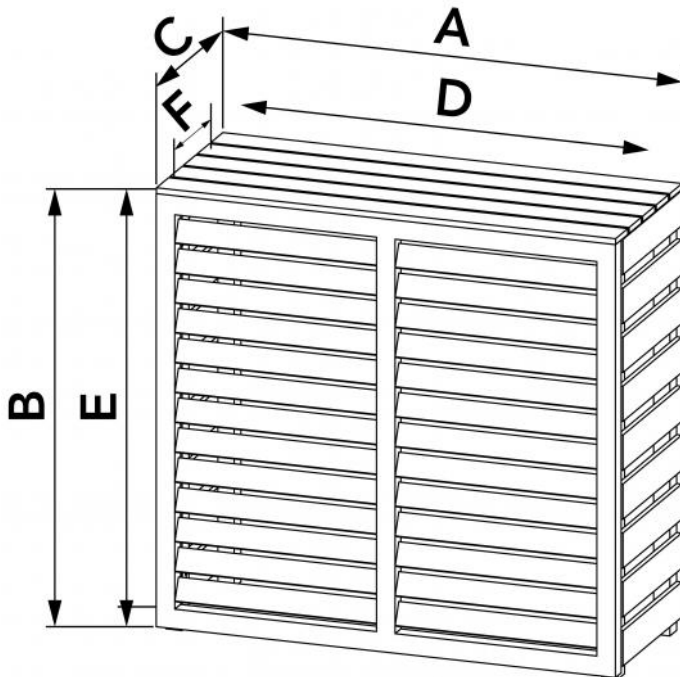

SCUDO

PVC plastic outdoor unit cover cabinet

- cod. SCC600002

TECHNICAL SPECIFICATIONS:

- Material: plastic wood texture

DIMENSIONS

CODE	A [mm]	B [mm]	C [mm]	D [mm]	E [mm]	F [mm]
SCC600002	990	911	395	895	900	345

ITEMS

CODE	DESCRIPTION
SCC600002	CABINET IN PVC "SCUDO BIG"

All rights relating to this publication are the exclusive property of Tecnosystemi SpA.
Tecnosystemi SpA reserves the right to make changes at any time and without notice, for technical or commercial needs.