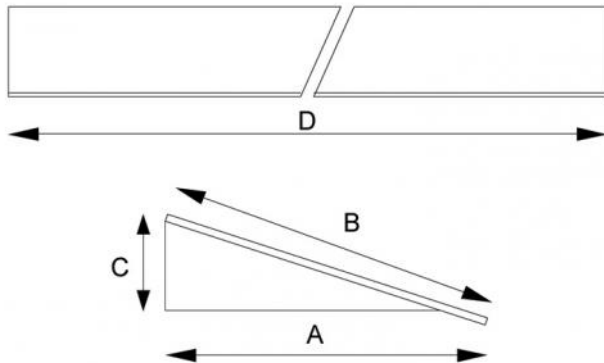

## TECHNICAL SPECIFICATIONS:

- Electrogalvanised sheet
- Polyester exterior painting in ivory
- Ivory colour
- Fixing plugs supplied
- Roof inclination 15° or 30°
- Available in 2 models
- in a pack complete with self-tapping screws and fixing dowels

## DIMENSIONS

CODE	A [mm]	B [mm]	C [mm]	D [mm]	ROOF TILT
12000027	445	460	120	800	15°
12000028	545	560	120	1000	15°
SCD600002	530	600	230	800	30°
SCD600003	530	600	230	1000	30°