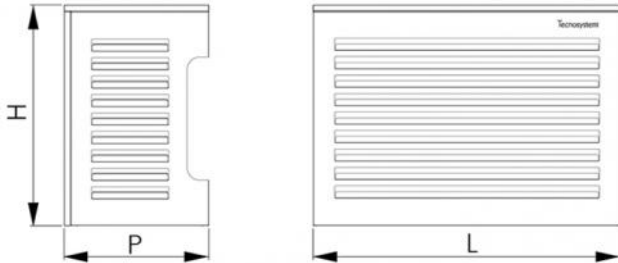

TS-COVER

cage with 5° sloped roof BLACK RAL 9005

- cod. SCD500506 - cod. SCD500507 - cod. SCD500508
- cod. SCD500509

TECHNICAL SPECIFICATIONS:

- Galvanised sheet made with anti-intrusion weave
- External polyester painting
- Side arrangement for pipe duct passage and wiring
- Ready for wall mounting
- Easy to assemble
- Back and bottom are available on request
- AVAILABLE ONLY ON REQUEST

DIMENSIONS

CODE	L [mm]	H [mm]	P [mm]
SCD500506	900	700	500
SCD500507	1100	850	600
SCD500508	1150	1200	650
SCD500509	1200	1500	750

ITEMS

CODE	DESCRIPTION
SCD500506	"TS COVER" SMALL WITH 5° INCLINED TOP - BLACK
SCD500507	
SCD500508	"TS COVER" LARGE WITH 5° INCLINED TOP - BLACK
SCD500509	"TS COVER" XL-LARGE WITH 5° INCLINED TOP - BLACK