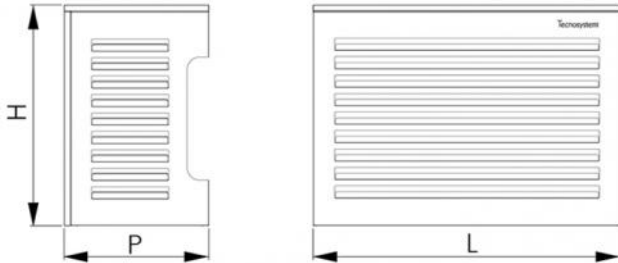

# TS-COVER

cage with flat roof BLACK RAL 9005

- cod. SCD500502 - cod. SCD500503 - cod. SCD500504
- cod. SCD500505

## TECHNICAL SPECIFICATIONS:

- Galvanised sheet made with anti-intrusion weave
- External polyester painting
- Side arrangement for pipe duct passage and wiring
- Ready for wall mounting
- Easy to assemble
- Back and bottom are available on request
- AVAILABLE ONLY ON REQUEST

## DIMENSIONS

CODE	L [mm]	H [mm]	P [mm]
SCD500502	900	700	500
SCD500503	1100	850	600
SCD500504	1150	1200	650
SCD500505	1200	1500	750

## ITEMS

CODE	DESCRIPTION
SCD500502	"TS COVER" SMALL WITH FLAT TOP - BLACK
SCD500503	"TS COVER" MEDIUM WITH FLAT TOP - BLACK
SCD500504	"TS COVER" LARGE WITH FLAT TOP - BLACK
SCD500505	"TS COVER" XL-LARGE WITH FLAT TOP - BLACK