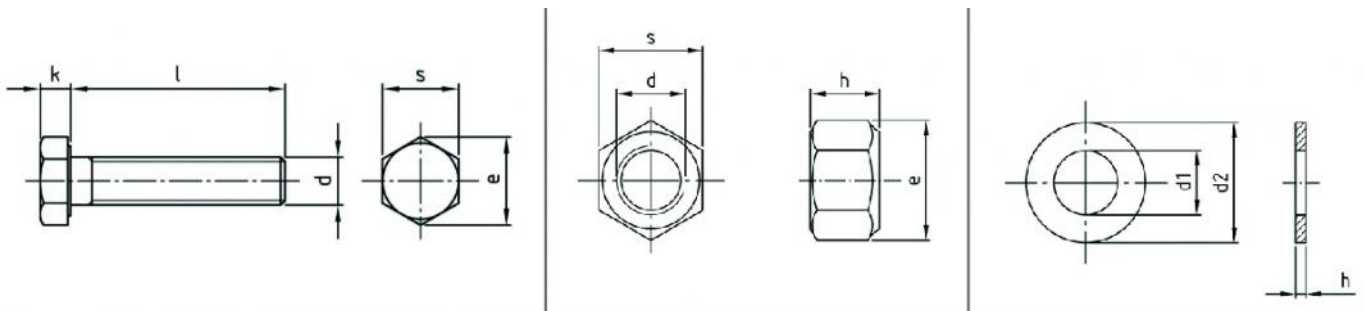

DESCRIPTION

Hardware kit consisting of A2 stainless steel screw, nut and washer.

DIMENSIONS

TECHNICAL CHARACTERISTICS SCREW

	DATA			
	FVD600012BOX	FVD600013BOX	FVD600014BOX	FVD600015BOX
	11110881BOX	11110882BOX	11110883BOX	11111038BOX
Material:	STAINLESS steel A2			
Diameter (d) [mm]:	8			
Length (l) [mm]	10	20	25	35
Head height (k) [mm]	5.3			
Reference Measurement (e) [mm]	14.38			
Thread type:	metrics			
Head shape:	hexagonal			
Tensile strength [N/mm ²]	700			

TECHNICAL CHARACTERISTICS NUT

SPECIFICATIONS	DATA			
	FVD600012BOX	FVD600013BOX	FVD600014BOX	FVD600015BOX
	11110881BOX	11110882BOX	11110883BOX	11111038BOX
Material:	STAINLESS steel A2			
Diameter (d) [mm]:	8			
Thread type:	fine pitch thread			
Reference Measurement (e) [mm]	14.38			
Height (h) [mm]	8			
Tensile strength [N/mm ²]	700			

TECHNICAL CHARACTERISTICS WASHER

SPECIFICATIONS	DATA			
	FVD600012BOX	FVD600013BOX	FVD600014BOX	FVD600015BOX
	11110881BOX	11110882BOX	11110883BOX	11111038BOX
Material:	STAINLESS steel A2			
Internal diameter (d1) [mm]:	8.4			
External diameter (d2) [mm]:	16			
Nominal height (h) [mm]	1.6			
Hardness [Hv]	200			