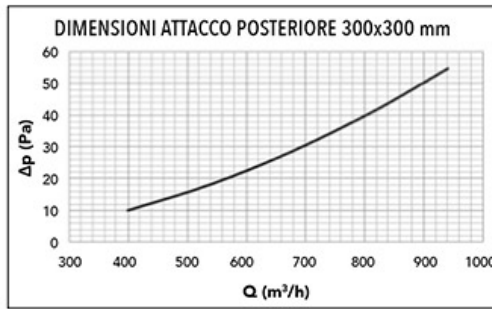

FLOW RATE DIAGRAMS