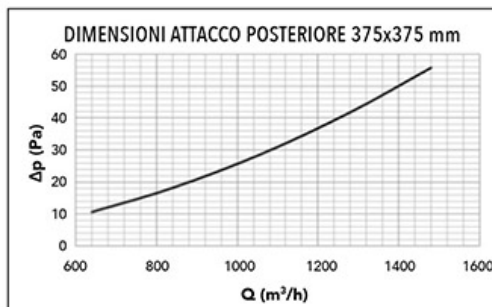

FLOW RATE DIAGRAMS