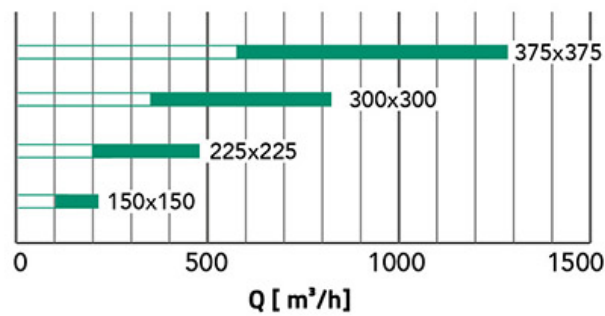

RAPID AIR FLOW SELECTION