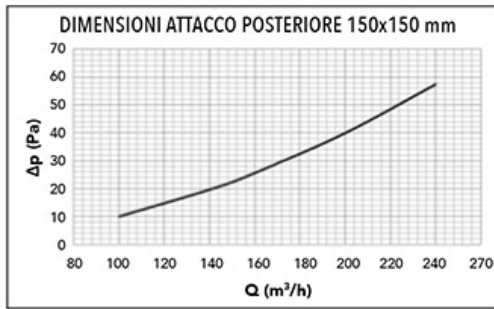

FLOW RATE DIAGRAMS