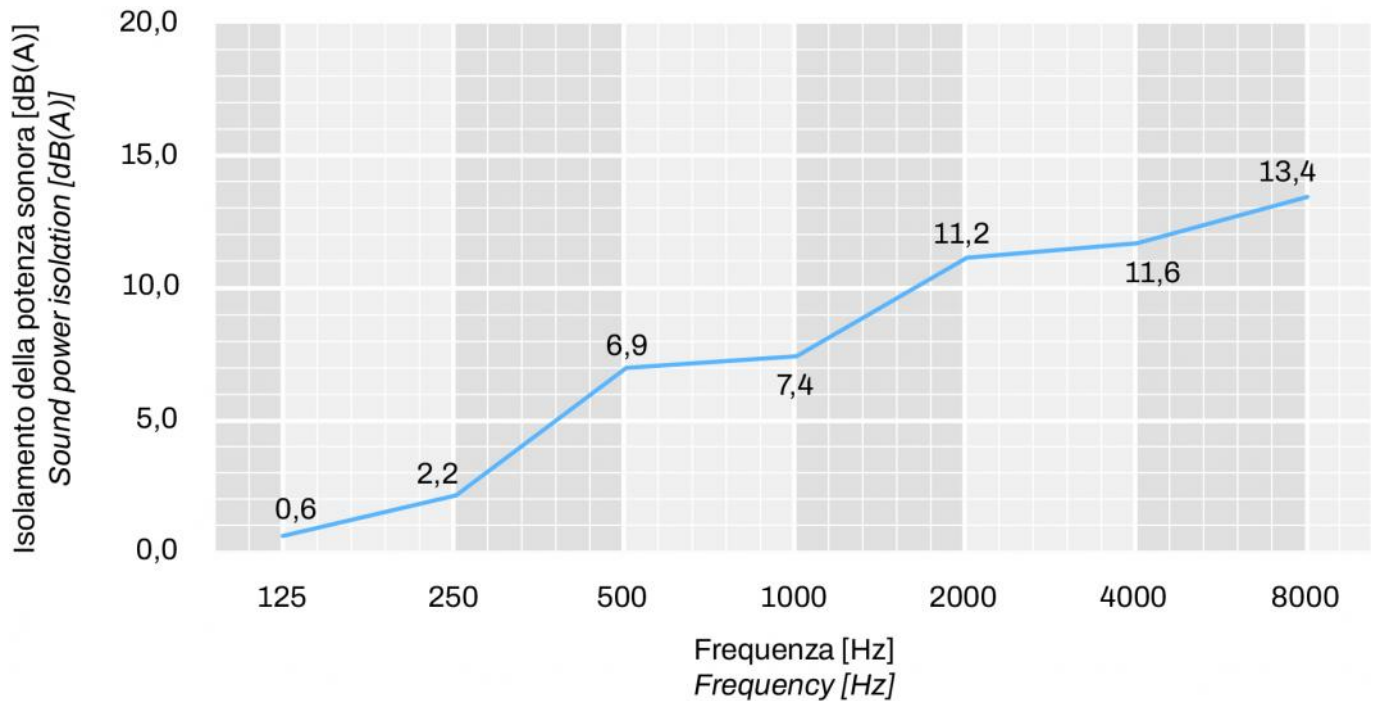

GRAPHIQUE d'ISOLEMENT EN FRÉQUENCE

NIVEAUX D'ISOLATION DE LA PUISSANCE ACOUSTIQUE

125 [Hz]	250 [Hz]	500 [Hz]	1000 [Hz]	2000 [Hz]	4000 [Hz]	8000 [Hz]	NIVEAU DE PONDÉRATIO N GLOBAL
0,6 dB	2,2 dB	6,9 dB	7,4 dB	11,2 dB	11,6 dB	13,4 dB	9,4 dB(A)

REMARQUE

« Essais effectués auprès du Laboratoire d'Acoustique du Département d'Ingénierie industrielle de L'Université de Padoue selon les méthodes de la norme UNI EN ISO 11546-1 »