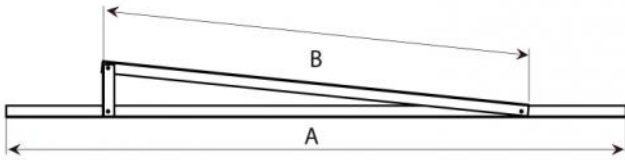

# HTF 1V/30L

support triangle with vertical fixing for flat roofs

- cod. 11110788

## TECHNICAL SPECIFICATIONS:

- Material: aluminium alloy 6060
- "L" profile 40 x 40
- Stainless steel screws
- Pre-drilled for fastening FVP profiles

## DIMENSIONS

CODE	A [mm]	B [mm]
11110788	2170	1500