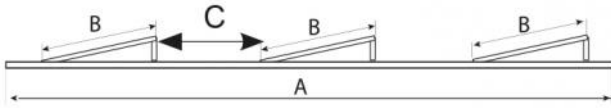

## TECHNICAL SPECIFICATIONS:

- Material: aluminium alloy 6060
- "L" profile 40 x 40
- Stainless steel screws
- Pre-drilled for fastening FVP profiles

## DIMENSIONS

CODE	A [mm]	B [mm]	C [mm]
11110775	4370	800	560