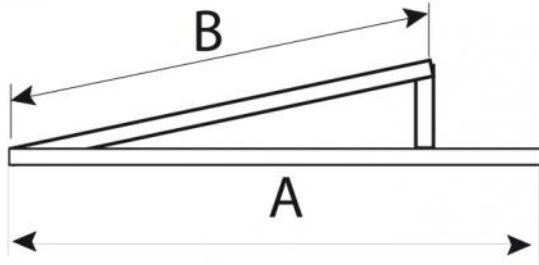

## TECHNICAL SPECIFICATIONS:

- Material: aluminium alloy 6060
- "L" profile 40 x 40
- Stainless steel screws
- Pre-drilled for fastening FVP profiles

## DIMENSIONS

CODE	A [mm]	B [mm]
11110770	1200	800