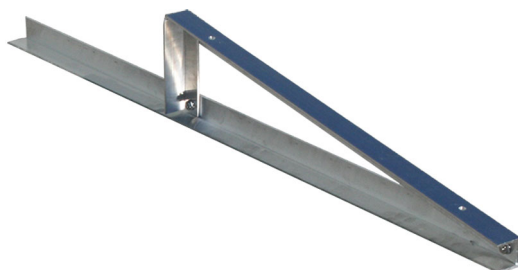

# HTF 30L

support triangle for flat roofs

- cod. 11110770

## TECHNICAL SPECIFICATIONS:

- Material: aluminium alloy 6060
- "L" profile 40 x 40
- Stainless steel screws
- Pre-drilled for fastening FVP profiles

## DIMENSIONS

CODE	A [mm]	B [mm]
11110770	1200	800