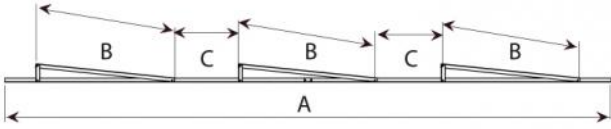

## TECHNICAL SPECIFICATIONS:

- Material: aluminium alloy 6060
- "L" profile 40 x 40
- Stainless steel screws
- Pre-drilled for fastening FVP profiles

## DIMENSIONS

| CODE     | A [mm] | B [mm] | C [mm] |
|----------|--------|--------|--------|
| 11110790 | 6530   | 1500   | 688    |