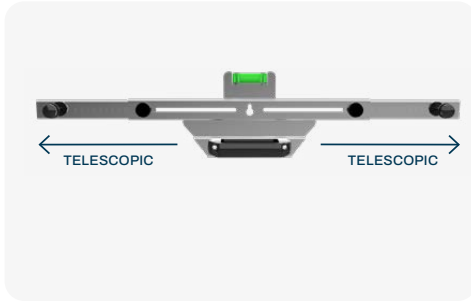

GALILEO SGL 120 A STAINLESS STEEL WALL BRACKET

GALILEO MGL 120 A STAINLESS STEEL WALL BRACKET

SPIRIT XL100 - XS100 BRACKET

SPiRiT

TELESCOPIC ADJUSTMENT BAR BRACKET SPiRiT

TSTT 140 T

TELESCOPIC TRANSVERSE ROOF BRACKET