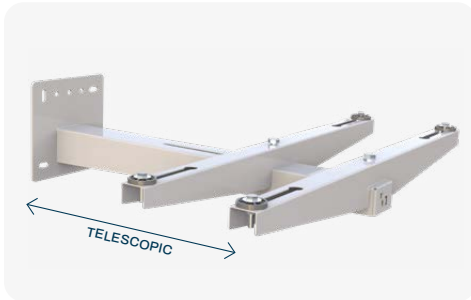

TSCT
TELESCOPIC WALL BRACKET
FOR THERMAL INSULATION