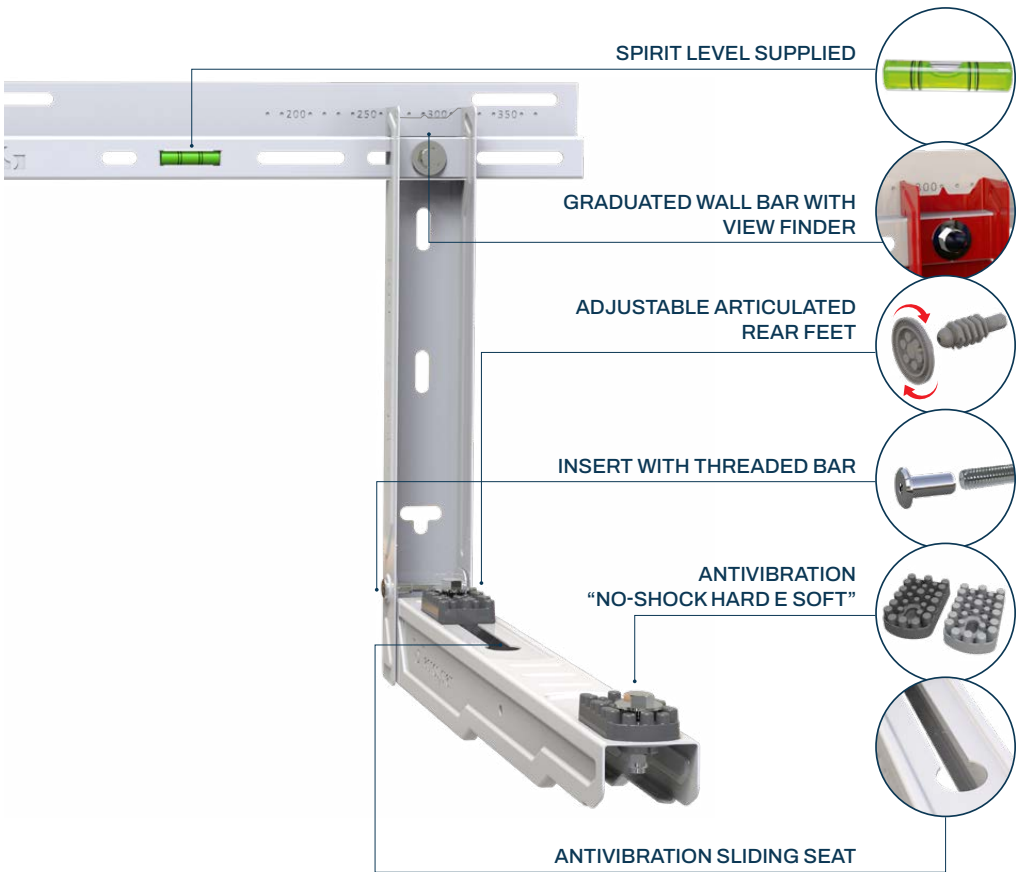

Smart Clima

Accessories for Air Conditioning

WALL BRACKETS AND BRACKETS

 **Tecnosystemi**[®]
group

WALL BRACKETS

CONCEIVED AND DESIGNED BY TECNOSYSTEMI

**OUR BRACKETS
ARE PRE-ASSEMBLED
AND COMPLETE
WITH ANTI-VIBRATION
AND SCREWS**

High Durability

Guarantee

Control and Quality

Certificate

GALILEO SGL

WALL BRACKET WITH NOTCHED BAR

 PRE-ASSEMBLED

KEPLERO SKP XXL