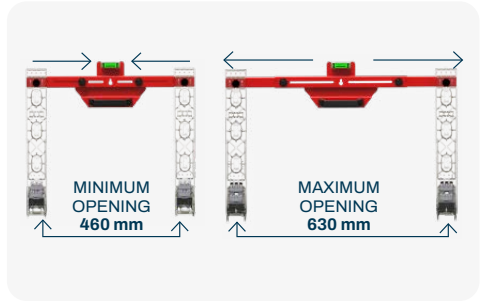

GALILEO SGL 120 A STAINLESS STEEL WALL BRACKET

GALILEO MGL 120 A STAINLESS STEEL WALL BRACKET

SPIRIT XL100 - XS100 BRACKET

SPiRiT

TELESCOPIC ADJUSTMENT BAR BRACKET SPiRiT

TSTT 140 T

TELESCOPIC TRANSVERSE ROOF BRACKET