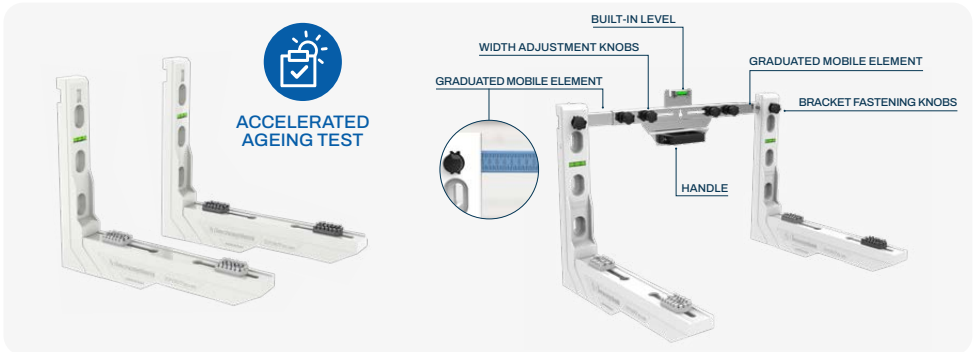

WALL BRACKET WITH TELESCOPIC BAR

GALILEO MGL EVO

BRACKET

 PRE-ASSEMBLED

GALILEO MGL ECO BRACKET

 PRE-ASSEMBLED

GALILEO MGL START BRACKET

 PRE-ASSEMBLED

GIOTTO MG BRACKET

 PRE-ASSEMBLED

LEONARDO ML BRACKET

 PRE-ASSEMBLED

LEONIDA ML BRACKET

STANDARD TSE BRACKET

INDUSTRIAL TSE BRACKET

KEPLERO SKP 120 A STAINLESS STEEL WALL BRACKET

GALILEO SGL 120 A STAINLESS STEEL WALL BRACKET

GALILEO MGL 120 A STAINLESS STEEL WALL BRACKET

SPIRIT XL100 - XS100 BRACKET

SPiRiT

TELESCOPIC ADJUSTMENT BAR BRACKET SPiRiT

TSTT 140 T

TELESCOPIC TRANSVERSE ROOF BRACKET