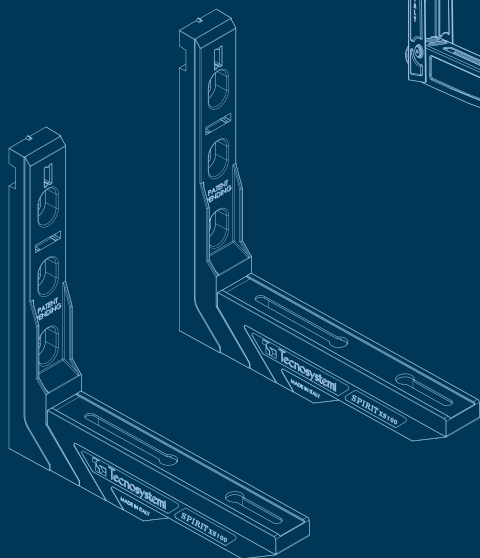

Smart Clima

Accessories for Air Conditioning

WALL BRACKETS AND BRACKETS

Tecnosystemi®
group