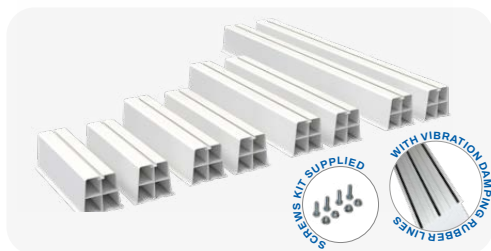

Made from high-quality materials with pioneering technologies, SUELO is weatherproof, durable and easy to install, even in complex situations. Its versatility makes it suited to different types of units, guaranteeing excellent stability and reducing the risks of vibrations or damage to nearby structures.

4 MODELS

Suelo Maxi Eco 350 - Load 140 kg
Suelo Maxi Eco 450 - Load 180 kg
Suelo Maxi Eco 600 - Load 240 kg
Suelo Maxi Eco 1000 - Load 400 kg

CLOSING CAP

SUELO MINI

FLOOR BASE PAIR WITH
VIBRATION-DAMPER

4 MODELS