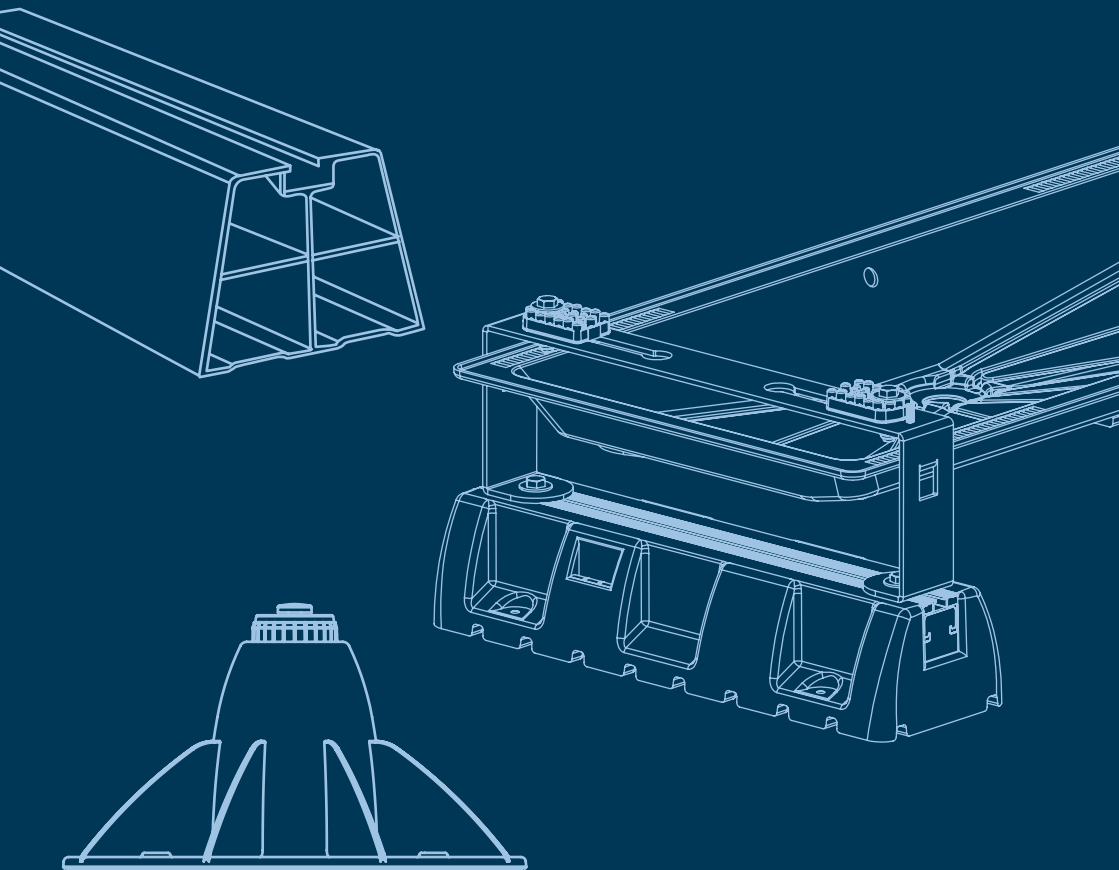

Smart Clima

Accessories for Air Conditioning

FLOOR SUPPORTS

SBP

FLOOR MOUNT WITH VIBRATION-DAMPERS FOR DRAIN PAN

4 feet model

6 feet model

6 MODELS

SBP 820x340 - Load 150 kg
SBP 980x390 - Load 150 kg
SBP 1100x550 - Load 150 kg

SBP 1250x390 - Load 170 kg
SBP 1300x550 - Load 170 kg
SBP 1400x550 - Load 180 kg

Available also
with heating cable

Width of
outdoor unit
min 400 mm
max 1340 mm

EMPIRE EVO 600

FLOOR STAND

EMPIRE EVO

FLOOR STAND

NEW

GREY version
available

Available with 2 or 3 crossbars

4 MODELS

MADE IN ITALY

2 MODELS

SPT 300 - Load 150 kg
SPT 500 - Load 150 kg

Width of
outdoor unit
min 585 mm
max 750 mm

2 MODELS

SPT 300 - Load 150 kg
SPT 500 - Load 150 kg

Width of
outdoor unit
min 740 mm
max 940 mm