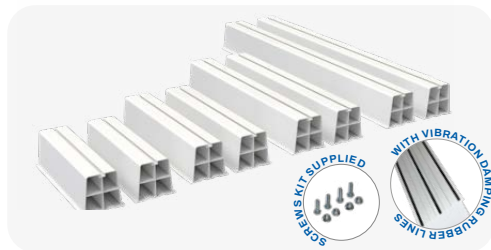

SUELO MAXI

FLOOR BASE PAIR WITH
VIBRATION-DAMPER

4 MODELS

Suelo Maxi 350 - Load 140 kg
Suelo Maxi 450 - Load 180 kg
Suelo Maxi 600 - Load 240 kg
Suelo Maxi 1000 - Load 400 kg

CLOSING CAP