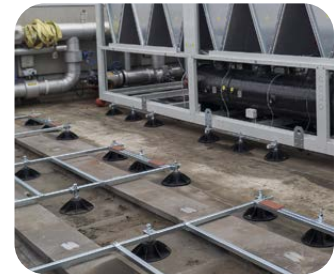

GENIUS 1000 FOOT MOUNT

MADE IN ITALY

2 MODELS

GENIUS 1000 - Load 1000 kg

GENIUS 1000R ADJUSTABLE FOOT MOUNT

MADE IN ITALY

6 MODELS

GENIUS 1000R - Load 1000 kg

GENIUS 1000R HIGH ARTICULATED LOW-HEIGHT FLOOR- STANDING FOOT

MADE IN ITALY

3 MODELS

Load 500 kg

GENIUS 1200R LARGE ADJUSTABLE FOOT MOUNT

MADE IN ITALY

1 MODEL

Load 1200 kg

GENIUS 1200R HIGH ARTICULATED ADJUSTABLE AND ARTICULATED LARGE FOOT MOUNT

MADE IN ITALY

1 MODEL

Load 500 kg

HERCLUES ADJUSTABLE FLOOR SUPPORT

MADE IN ITALY

4 MODELS

Load 2000 kg

HERCULES MODULAR 1-2-3 ADJUSTABLE SUPPORT SYSTEM

MADE IN ITALY

9 MODELS

Hercules Modular 1 - Load 8000 kg
Hercules Modular 2 - Load 12000 kg
Hercules Modular 3 - Load 16000 kg

GENIUS 1200 MODULAR HIGH ARTICULATED ADJUSTABLE SUPPORT SYSTEM

MADE IN ITALY

3 MODELS

Hercules Modular 1 - Load 2000 kg
Hercules Modular 2 - Load 3000 kg
Hercules Modular 3 - Load 4000 kg