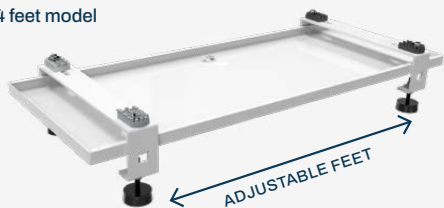

Smart Clima

Accessories for Air Conditioning

FLOOR SUPPORTS

SBP

FLOOR MOUNT WITH VIBRATION-DAMPERS FOR DRAIN PAN

4 feet model

6 feet model

6 MODELS

SBP 820x340 - Load 150 kg
SBP 980x390 - Load 150 kg
SBP 1100x550 - Load 150 kg

SBP 1250x390 - Load 170 kg
SBP 1300x550 - Load 170 kg
SBP 1400x550 - Load 180 kg

Available also
with heating cable

Width of
outdoor unit
min 400 mm
max 1340 mm

MADE IN ITALY

2 MODELS

SPT 300 - Load 150 kg
SPT 500 - Load 150 kg

Width of
outdoor unit
min 585 mm
max 750 mm

2 MODELS

SPT 300 - Load 150 kg
SPT 500 - Load 150 kg

Width of
outdoor unit
min 740 mm
max 940 mm