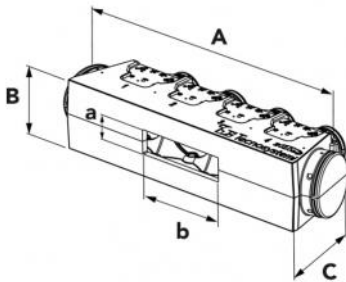

DATASHEET

SVELTO EOLO UNIVERSAL KIT - 2 zones with EOLO E2 plenum

COD. PWD300193

KIT INCLUDES:

CODE

DIMENSIONS

CODE	PLENUM MODEL	FIXED EXTERNAL WIDTH A [mm]	FIXED EXTERNAL HEIGHT B [mm]	FIXED EXTERNAL DEPTH C [mm]	MAX INTERNAL PLENUM HEIGHT a [mm]	MAX INTERNAL PLENUM WIDTH b [mm]
PWD300193	EOLO E2 UNIVERSAL	741	244	348	up to 215	up to 550

ITEMS

CODE	DESCRIPTION
PWD300193	"KIT FOR THE AIR DISTRIBUTION WITH PLENUM "EOLO E2"" - 2 ZONE"