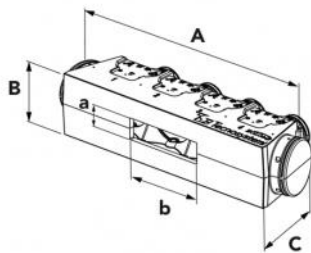

DATASHEET

**SVELTO EOLO UNIVERSAL KIT - 3 zones with EOLO A3 plenum**

COD. PWD300194

**KIT INCLUDES:**

CODE

**DIMENSIONS**

CODE	PLENUM MODEL	FIXED EXTERNAL WIDTH A [mm]	FIXED EXTERNAL HEIGHT B [mm]	FIXED EXTERNAL DEPTH C [mm]	MAX INTERNAL PLENUM HEIGHT a [mm]	MAX INTERNAL PLENUM WIDTH b [mm]
PWD300194	EOLO A3 UNIVERSAL	1000	264	348	up to 215	up to 800

**ITEMS**

CODE	DESCRIPTION
PWD300194	"KIT FOR THE AIR DISTRIBUTION WITH PLENUM "EOLO A3" - 3 ZONE"