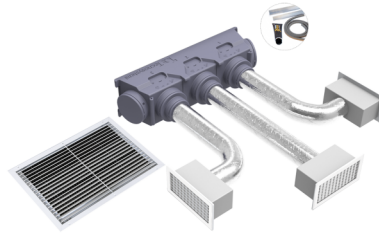

DATASHEET

**SVELTO EOLO UNIVERSAL KIT - 3 zones with EOLO A3 plenum**

COD. PWD300194

**KIT INCLUDES:**

CODE

**DIMENSIONS**

CODE	PLENUM MODEL	FIXED EXTERNAL WIDTH A [mm]	FIXED EXTERNAL HEIGHT B [mm]	FIXED EXTERNAL DEPTH C [mm]	MAX INTERNAL PLENUM HEIGHT a [mm]	MAX INTERNAL PLENUM WIDTH b [mm]
PWD300194	EOLO A3 UNIVERSAL	1000	264	348	up to 215	up to 800

**ITEMS**

CODE	DESCRIPTION
PWD300194	"KIT FOR THE AIR DISTRIBUTION WITH PLENUM "EOLO A3" - 3 ZONE"