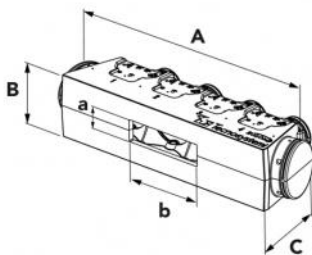

DATASHEET

SVELTO EOLO UNIVERSAL KIT - 3 zones with EOLO B4 plenum

COD. PWD300195

KIT INCLUDES:

CODE

DIMENSIONS

CODE	PLENUM MODEL	FIXED EXTERNAL WIDTH A [mm]	FIXED EXTERNAL HEIGHT B [mm]	FIXED EXTERNAL DEPTH C [mm]	MAX INTERNAL PLENUM HEIGHT a [mm]	MAX INTERNAL PLENUM WIDTH b [mm]
PWD300195	EOLO B4 UNIVERSAL	1261	284	348	up to 235	up to 1060

ITEMS

CODE	DESCRIPTION
PWD300195	"KIT FOR THE AIR DISTRIBUTION WITH PLENUM "EOLO B4"" - 3 ZONE"