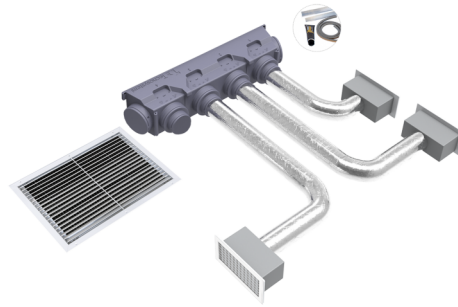

DATASHEET

SVELTO EOLO UNIVERSAL KIT - 3 zones with EOLO B4 plenum

COD. PWD300195

KIT INCLUDES:

CODE

DIMENSIONS

CODE	PLENUM MODEL	FIXED EXTERNAL WIDTH A [mm]	FIXED EXTERNAL HEIGHT B [mm]	FIXED EXTERNAL DEPTH C [mm]	MAX INTERNAL PLENUM HEIGHT a [mm]	MAX INTERNAL PLENUM WIDTH b [mm]
PWD300195	EOLO B4 UNIVERSAL	1261	284	348	up to 235	up to 1060

ITEMS

CODE	DESCRIPTION
PWD300195	"KIT FOR THE AIR DISTRIBUTION WITH PLENUM "EOLO B4"" - 3 ZONE"