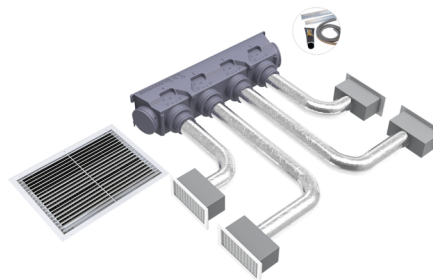

DATASHEET

SVELTO EOLO UNIVERSAL KIT - 4 zones with EOLO B4 plenum

COD. PWD300196

KIT INCLUDES:

CODE

DIMENSIONS

CODE	PLENUM MODEL	FIXED EXTERNAL WIDTH A [mm]	FIXED EXTERNAL HEIGHT B [mm]	FIXED EXTERNAL DEPTH C [mm]	MAX INTERNAL PLENUM HEIGHT a [mm]	MAX INTERNAL PLENUM WIDTH b [mm]
PWD300196	EOLO B4 UNIVERSAL	1261	284	348	up to 235	up to 1060

ITEMS

CODE	DESCRIPTION
PWD300196	"KIT FOR THE AIR DISTRIBUTION WITH PLENUM "EOLO B4"" - 4 ZONE"