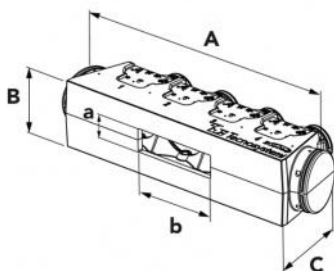

DATASHEET

SVELTO EOLO UNIVERSAL KIT - 4 zones with EOLO B4 plenum

COD. PWD300196

KIT INCLUDES:

CODE

DIMENSIONS

CODE	PLENUM MODEL	FIXED EXTERNAL WIDTH A [mm]	FIXED EXTERNAL HEIGHT B [mm]	FIXED EXTERNAL DEPTH C [mm]	MAX INTERNAL PLENUM HEIGHT a [mm]	MAX INTERNAL PLENUM WIDTH b [mm]
PWD300196	EOLO B4 UNIVERSAL	1261	284	348	up to 235	up to 1060

ITEMS

CODE	DESCRIPTION
PWD300196	"KIT FOR THE AIR DISTRIBUTION WITH PLENUM "EOLO B4"" - 4 ZONE"