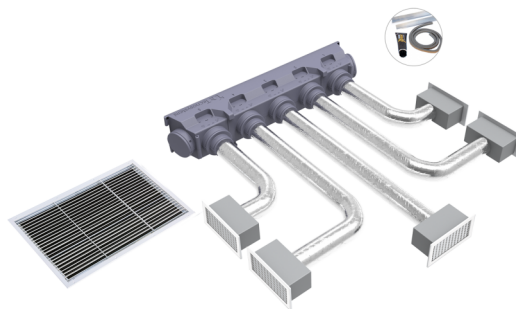

DATASHEET

SVELTO EOLO UNIVERSAL KIT - 5 zones with EOLO C5 plenum

COD. PWD300198

KIT INCLUDES:

CODE

DIMENSIONS

CODE	PLENUM MODEL	FIXED EXTERNAL WIDTH A [mm]	FIXED EXTERNAL HEIGHT B [mm]	FIXED EXTERNAL DEPTH C [mm]	MAX INTERNAL PLENUM HEIGHT a [mm]	MAX INTERNAL PLENUM WIDTH b [mm]
PWD300198	EOLO C5 UNIVERSAL	1520	304	348	up to 245	up to 1300

ITEMS

CODE	DESCRIPTION
PWD300198	"KIT FOR THE AIR DISTRIBUTION WITH PLENUM "EOLO C5" - 5 ZONE"