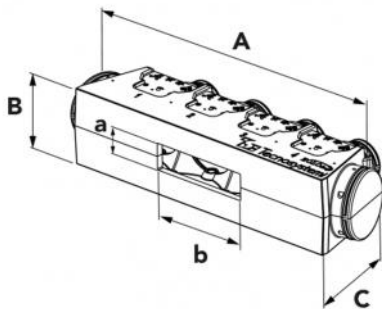

DATASHEET

SVELTO EOLO UNIVERSAL KIT - 5 zones with EOLO C5 plenum

COD. PWD300198

KIT INCLUDES:

CODE

DIMENSIONS

CODE	PLENUM MODEL	FIXED EXTERNAL WIDTH A [mm]	FIXED EXTERNAL HEIGHT B [mm]	FIXED EXTERNAL DEPTH C [mm]	MAX INTERNAL PLENUM HEIGHT a [mm]	MAX INTERNAL PLENUM WIDTH b [mm]
PWD300198	EOLO C5 UNIVERSAL	1520	304	348	up to 245	up to 1300

ITEMS

CODE	DESCRIPTION
PWD300198	"KIT FOR THE AIR DISTRIBUTION WITH PLENUM "EOLO C5" - 5 ZONE"