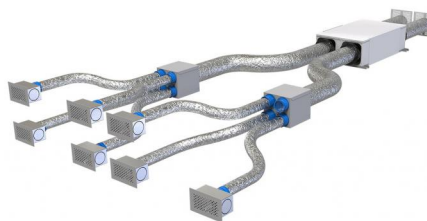

product details

VMC PRONTO KIT

COD. ACD600063 - ACD600067 - ACD600064 - ACD600068 -
ACD600065 - ACD600069 - ACD600066 - ACD600070 - ACD600075 -
ACD600076 - ACD600077 - ACD600078 - ACD600079 - ACD600080 -
ACD600081 - ACD600082

TECHNICAL SPECIFICATIONS:

- Classification EN779:2012 G4
- Polyester filter element
- Frame: 5/10 micro-perforated galvanised sheet

KIT PRONTO WITH VANESSA GRILLE

CODE	DESCRIPTION
ACD600063	
ACD600067	
ACD600064	
ACD600068	
ACD600065	
ACD600069	
ACD600066	
ACD600070	