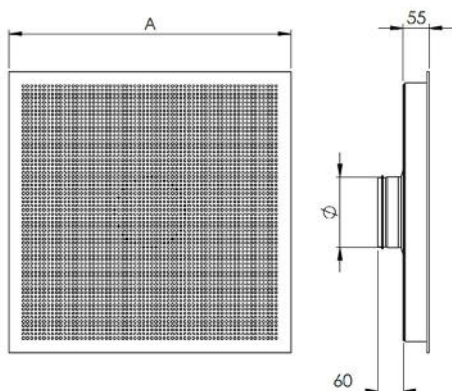

DATASHEET

rev. 00 - 00-00-0000

White painted metal diffuser with fixed perforated screen including plenum with back circular coupler

PWD400417 - PWD400418 - PWD400419
PWD400420 - PWD400421 - PWD400422

TECHNICAL SPECIFICATIONS:

- Made of white painted metal RAL 9016
- Ideal for false ceilings
- Equipped with rear circular coupling

DIMENSIONS

CODE	A [mm]	Ø [mm]
PWD400417	595	125
PWD400418	595	150
PWD400419	595	200
PWD400420	595	250
PWD400421	595	300
PWD400422	595	400