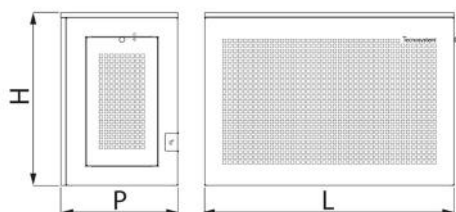

DATASHEET

rev. 00 - 28/09/2022

MADE IN ITALY

GUSCIO

Anti-intrusion cage for outdoor unit with 5° inclined top + side door

SCD500129 - SCD500130 - SCD500131
SCD500132 - SCD500133 - SCD500134

TECHNICAL SPECIFICATIONS:

- Galvanised sheet made with anti-intrusion weave
- External polyester painting RAL 9002
- Galvanised sheet metal roof with anti-intrusion weft
- Ready for transit of duct, tubing and wiring
- Side hatch for inspection and maintenance with padlock
- Ready for wall mounting
- Height-adjustable
- Easy to assemble
- Matt RAL 7016 grey version, available on request

DIMENSIONS

CODE	L [mm]	H [mm]	P [mm]
SCD500129	1000	720	470
SCD500130	1100	1120	620
SCD500131	1100	1420	620
SCD500132	1000	720	470
SCD500133	1100	1120	620
SCD500134	1100	1420	620

ITEMS

CODE	DESCRIPTION
SCD500129	"GUSCIO H720" SECURITY CAGE FOR OUTDOOR UNIT WITH SMOOTH 5° INCLINED TOP - IVORY RAL 9002
SCD500130	"GUSCIO H1120" SECURITY CAGE FOR OUTDOOR UNIT WITH SMOOTH 5° INCLINED TOP - IVORY RAL 9002
SCD500131	"GUSCIO H1420" SECURITY CAGE FOR OUTDOOR UNIT WITH SMOOTH 5° INCLINED TOP - IVORY RAL 9002
SCD500132	"GUSCIO H720" SECURITY CAGE FOR OUTDOOR UNIT WITH SMOOTH 5° INCLINED TOP - MATT GREY RAL 7016
SCD500133	"GUSCIO H1120" SECURITY CAGE FOR OUTDOOR UNIT WITH SMOOTH 5° INCLINED TOP - MATT GREY RAL 7016
SCD500134	"GUSCIO H1420" SECURITY CAGE FOR OUTDOOR UNIT WITH SMOOTH 5° INCLINED TOP - MATT GREY RAL 7016