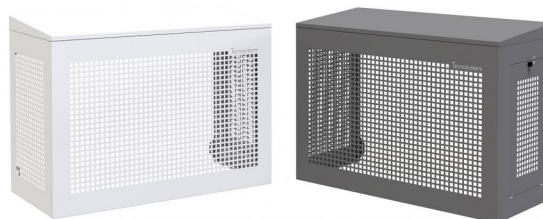

DATASHEET

rev. 00 - 28/09/2022

MADE IN ITALY

GUSCIO

Anti-intrusion cage for outdoor unit with 5° inclined top + side door

SCD500129 - SCD500130 - SCD500131
SCD500132 - SCD500133 - SCD500134

TECHNICAL SPECIFICATIONS:

- Galvanised sheet made with anti-intrusion weave
- External polyester painting RAL 9002
- Galvanised sheet metal roof with anti-intrusion weft
- Ready for transit of duct, tubing and wiring
- Side hatch for inspection and maintenance with padlock
- Ready for wall mounting
- Height-adjustable
- Easy to assemble
- Matt RAL 7016 grey version, available on request

DIMENSIONS

CODE	L [mm]	H [mm]	P [mm]
SCD500129	1000	720	470
SCD500130	1100	1120	620
SCD500131	1100	1420	620
SCD500132	1000	720	470
SCD500133	1100	1120	620
SCD500134	1100	1420	620

ITEMS

CODE	DESCRIPTION
SCD500129	"GUSCIO H720" SECURITY CAGE FOR OUTDOOR UNIT WITH SMOOTH 5° INCLINED TOP - IVORY RAL 9002
SCD500130	"GUSCIO H1120" SECURITY CAGE FOR OUTDOOR UNIT WITH SMOOTH 5° INCLINED TOP - IVORY RAL 9002
SCD500131	"GUSCIO H1420" SECURITY CAGE FOR OUTDOOR UNIT WITH SMOOTH 5° INCLINED TOP - IVORY RAL 9002
SCD500132	"GUSCIO H720" SECURITY CAGE FOR OUTDOOR UNIT WITH SMOOTH 5° INCLINED TOP - MATT GREY RAL 7016
SCD500133	"GUSCIO H1120" SECURITY CAGE FOR OUTDOOR UNIT WITH SMOOTH 5° INCLINED TOP - MATT GREY RAL 7016
SCD500134	"GUSCIO H1420" SECURITY CAGE FOR OUTDOOR UNIT WITH SMOOTH 5° INCLINED TOP - MATT GREY RAL 7016